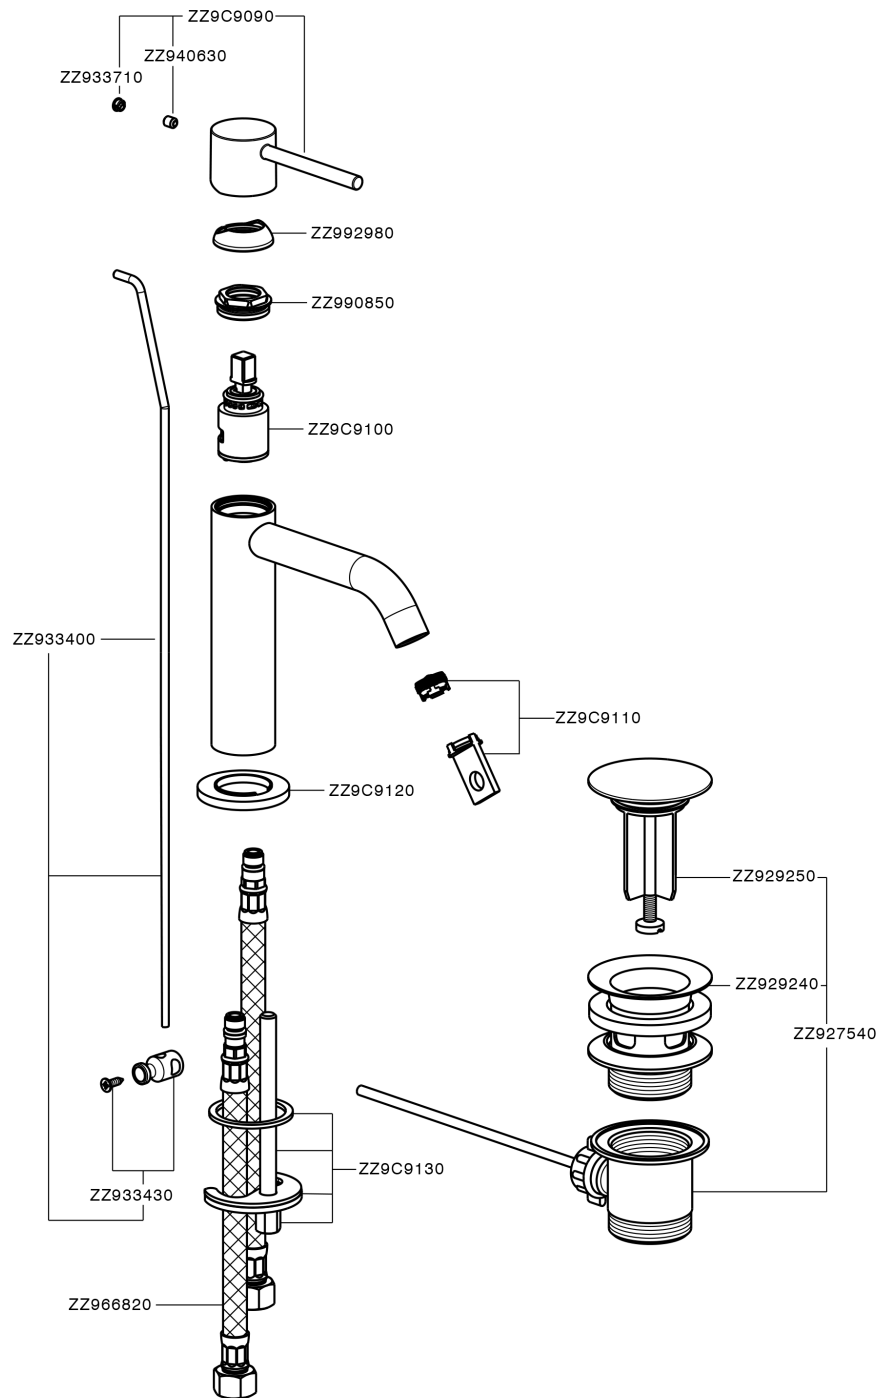

Single lever 'large' washbasin mixer M32_MT000494

MT000494

<https://en.huberitalia.com/single-lever-large-washbasin-mixer-m32-mt000494>

2024-09-19