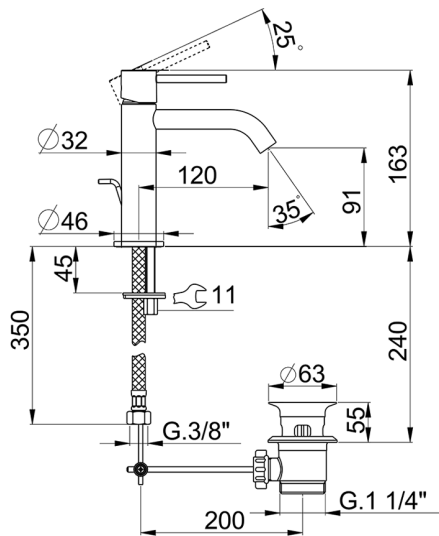

Single lever 'large' washbasin mixer M32_MT000494

MODEL **MT000494**

Single lever 'large' washbasin mixer, with 1"1/4 automatic pop up waste, G.3/8" stainless steel flexible hoses

AVAILABLE FINISHINGS

-  **21** 21 Chrome
-  **26** 26 Old Copper
-  **2F** 2F Brushed Nickel
-  **2W** 2W Brushed Gold
-  **40** 40 Matt Black
-  **4Q** 4Q Matt White

CHARACTERISTICS

Cartridge Spare Parts **ZZ96550000**

25 mm Cartridge

Single lever 'large' washbasin mixer M32_MT000494

MT000494

<https://en.huberitalia.com/single-lever-large-washbasin-mixer-m32-mt000494>

2024-09-20