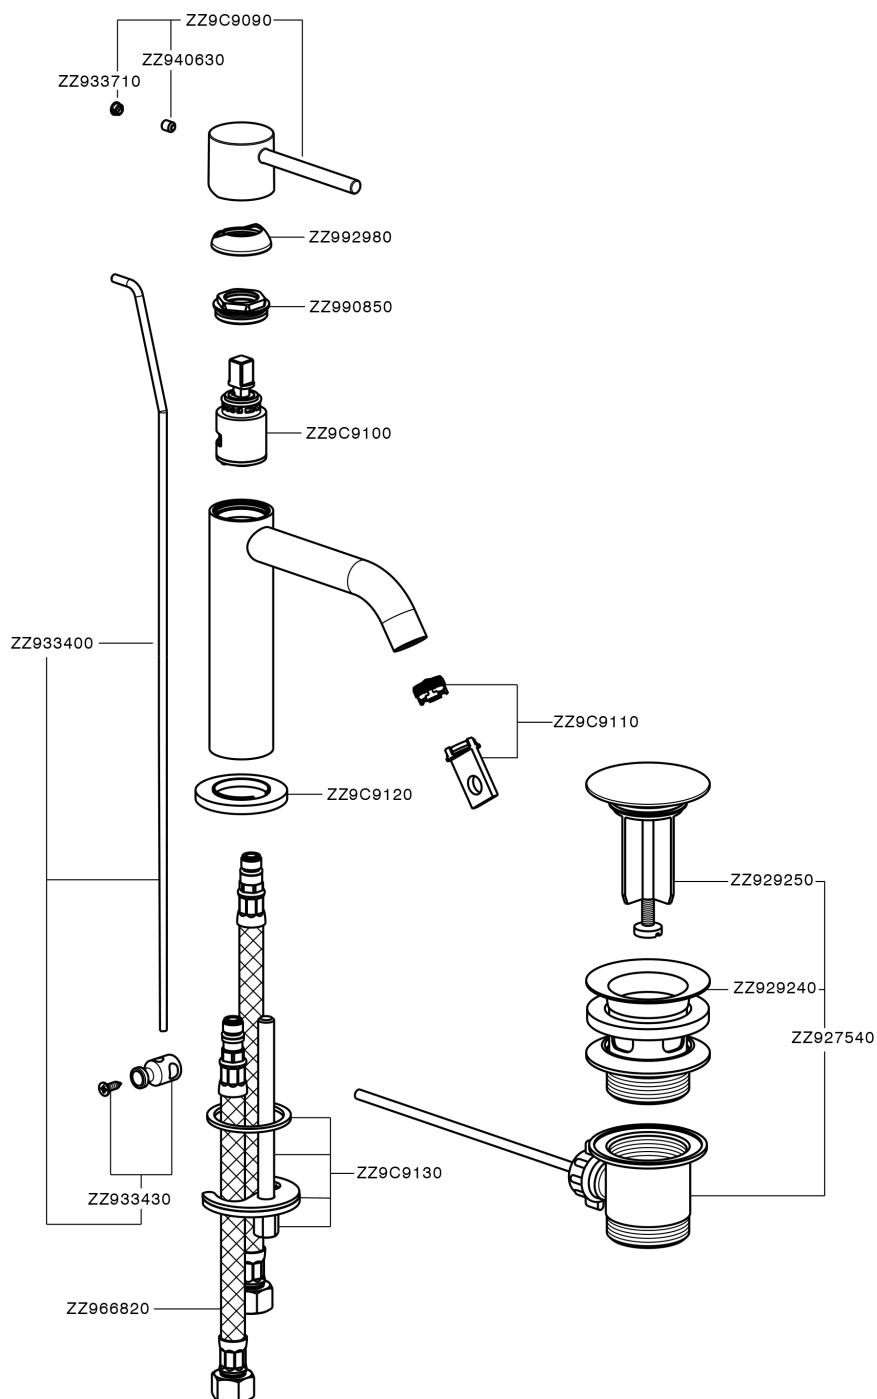

Single lever 'large' washbasin mixer M32_MT000494

MODEL **MT000494**

Single lever 'large' washbasin mixer, with 1"1/4 automatic pop up waste, G.3/8" stainless steel flexible hoses

AVAILABLE FINISHINGS

-  **21** 21 Chrome
-  **26** 26 Old Copper
-  **2F** 2F Brushed Nickel
-  **2W** 2W Brushed Gold
-  **40** 40 Matt Black
-  **4Q** 4Q Matt White

CHARACTERISTICS

Cartridge Spare Parts **ZZ96550000**

25 mm Cartridge

Single lever 'large' washbasin mixer M32_MT000494

MT000494

<https://en.huberitalia.com/single-lever-large-washbasin-mixer-m32-mt000494>

2024-09-20