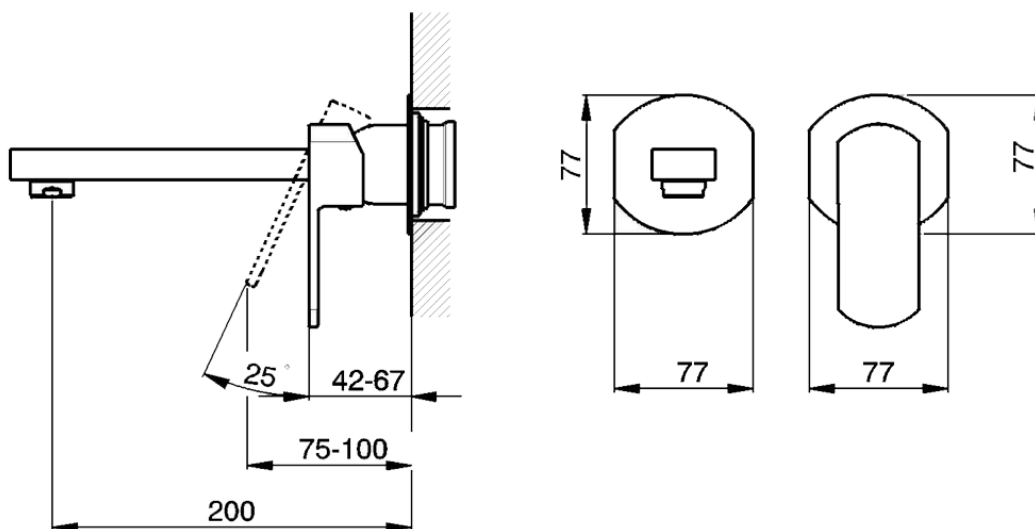

Exposed part for single lever washbasin valve DADO_DD005510

DD005510

<https://en.huberitalia.com/exposed-part-for-single-lever-washbasin-valve-dado-dd005510>

Piastra/Plate/Plaque/Platte/Placa

2-3mm: XX 56-76

10mm: XX 48-68