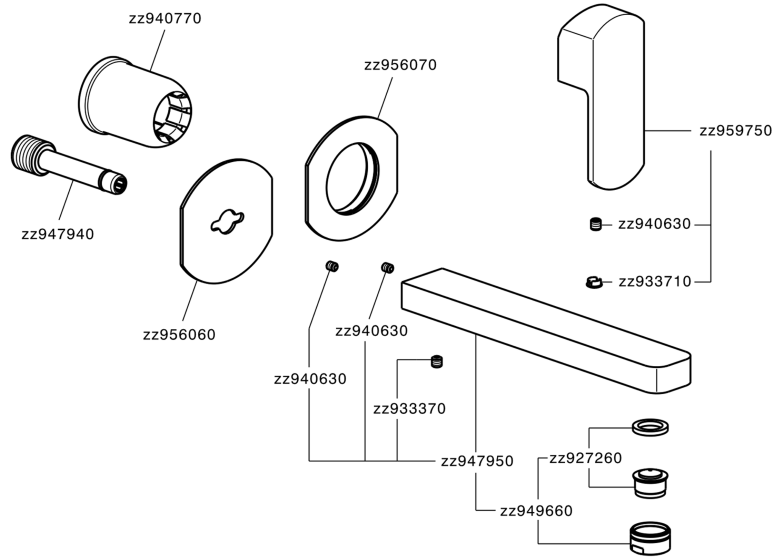

## Exposed part for single lever washbasin valve DADO\_DD005510

DD005510

<https://en.huberitalia.com/exposed-part-for-single-lever-washbasin-valve-dado-dd005510>

## Concealed single lever washbasin mixer Easy-Box CONCEALED\_ZB002450

ZB002450

<https://en.huberitalia.com/concealed-single-lever-washbasin-mixer-easy-box-concealed-zb002450>

2026-04-28