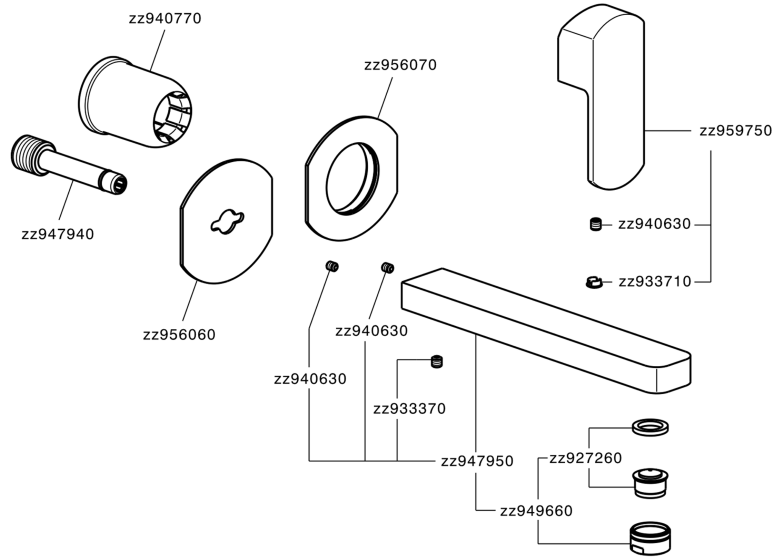

Exposed part for single lever washbasin valve DADO_DD005510

DD005510

<https://en.huberitalia.com/exposed-part-for-single-lever-washbasin-valve-dado-dd005510>

Concealed single lever washbasin mixer Easy-Box CONCEALED_ZB002450

ZB002450

<https://en.huberitalia.com/concealed-single-lever-washbasin-mixer-easy-box-concealed-zb002450>

2026-06-30