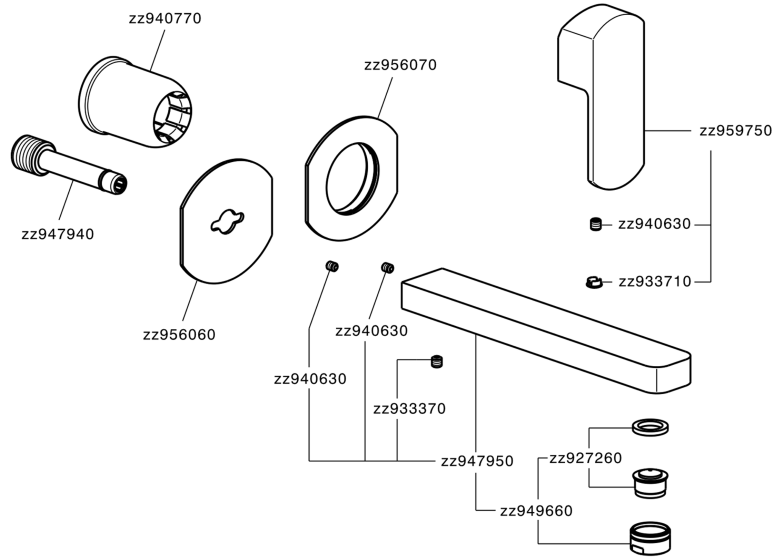

Exposed part for single lever washbasin valve DADO_DD005510

DD005510

<https://en.huberitalia.com/exposed-part-for-single-lever-washbasin-valve-dado-dd005510>

Concealed single lever washbasin mixer Easy-Box CONCEALED_ZB002450

ZB002450

<https://en.huberitalia.com/concealed-single-lever-washbasin-mixer-easy-box-concealed-zb002450>

2026-06-09