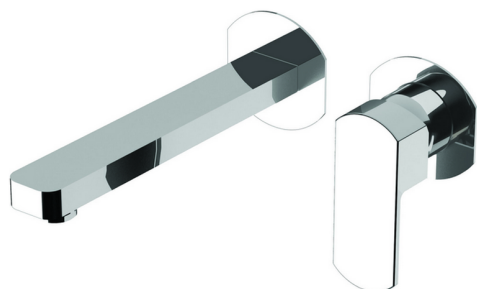

Exposed part for single lever washbasin valve DADO_DD005510

MODEL **DD005510**

Exposed part for single lever washbasin valve, without concealed part, spout L.200 mm, for item Easy-Box ZB002450 and art. ZB025510

Exposed part for single lever washbasin valve DADO_DD005510

DD005510

<https://en.huberitalia.com/exposed-part-for-single-lever-washbasin-valve-dado-dd005510>

Concealed single lever washbasin mixer Easy-Box CONCEALED_ZB002450

MODEL **ZB002450**

Concealed single lever washbasin mixer
Easy-Box, with protection guard box, without trim kit

AVAILABLE FINISHINGS

CHARACTERISTICS

Installation	Concealed
Cartridge Spare Parts	ZZ95409000
35 mm Cartridge	
Concealed	1

Piastra/Plate/Plaque/Platte/Placa

2-3mm: XX 56-76

10mm: XX 48-68

DeviaStop

The Huber Devia Stop technology allows to adjust the water flow and to direct it to the selected output point (overhead soaker, hand shower, etc).