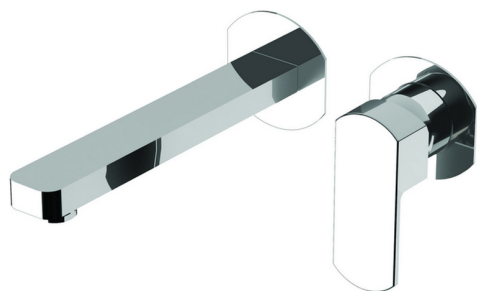

Exposed part for single lever washbasin valve DADO_DD005510

MODEL **DD005510**

Exposed part for single lever washbasin valve, without concealed part, spout L.200 mm, for item Easy-Box ZB002450 and art. ZB025510

Exposed part for single lever washbasin valve DADO_DD005510

DD005510

<https://en.huberitalia.com/exposed-part-for-single-lever-washbasin-valve-dado-dd005510>

Concealed single lever washbasin mixer Easy-Box CONCEALED_ZB002450

MODEL **ZB002450**

Concealed single lever washbasin mixer
Easy-Box, with protection guard box, without trim kit

AVAILABLE FINISHINGS

CHARACTERISTICS

Installation	Concealed
Cartridge Spare Parts	ZZ95409000
35 mm Cartridge	
Concealed	1

Piastra/Plate/Plaque/Platte/Placa

2-3mm: XX 56-76

10mm: XX 48-68

DeviaStop

The Huber Devia Stop technology allows to adjust the water flow and to direct it to the selected output point (overhead soaker, hand shower, etc).