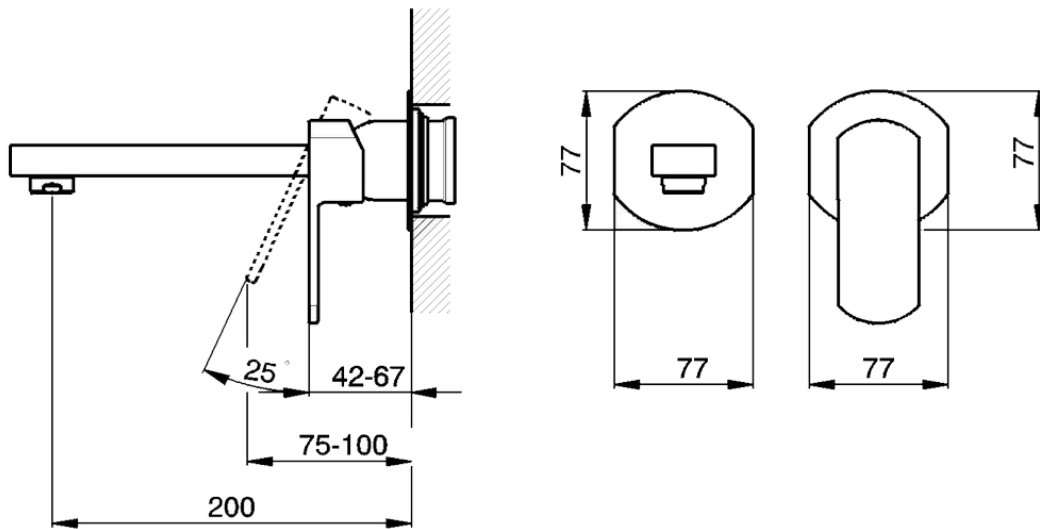

Exposed part for single lever washbasin valve DADO_DD005510

DD005510

<https://en.huberitalia.com/exposed-part-for-single-lever-washbasin-valve-dado-dd005510>

Piastra/Plate/Plaque/Platte/Placa

2-3mm: XX 56-76

10mm: XX 48-68