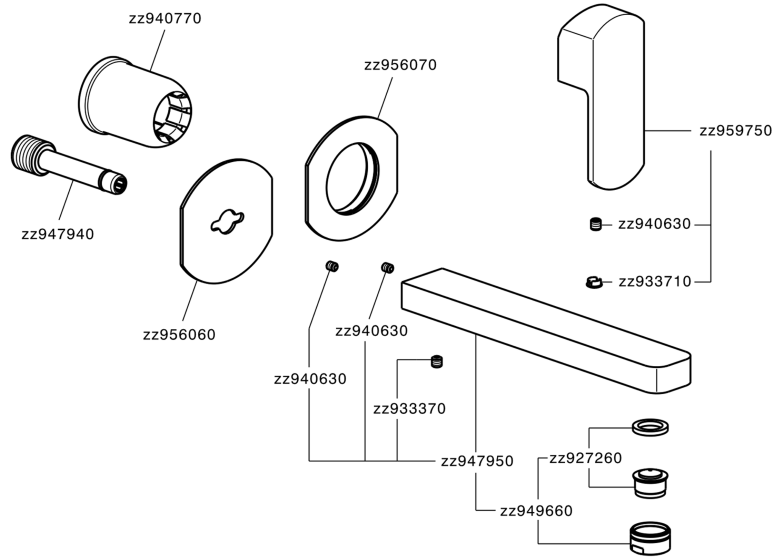

Exposed part for single lever washbasin valve DADO_DD005510

DD005510

<https://en.huberitalia.com/exposed-part-for-single-lever-washbasin-valve-dado-dd005510>

Concealed single lever washbasin mixer Easy-Box CONCEALED_ZB002450

ZB002450

<https://en.huberitalia.com/concealed-single-lever-washbasin-mixer-easy-box-concealed-zb002450>

2026-06-10