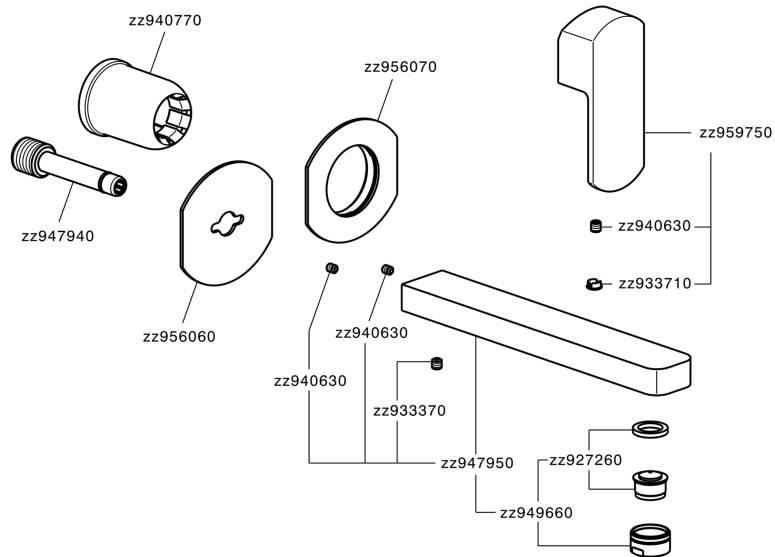

Exposed part for single lever washbasin valve DADO_DD005510

MODEL **DD005510**

Exposed part for single lever washbasin valve, without concealed part, spout L.200 mm, for item Easy-Box ZB002450 and art. ZB025510

Exposed part for single lever washbasin valve DADO_DD005510

DD005510

<https://en.huberitalia.com/exposed-part-for-single-lever-washbasin-valve-dado-dd005510>

Concealed single lever washbasin mixer Easy-Box CONCEALED_ZB002450

MODEL **ZB002450**

Concealed single lever washbasin mixer
Easy-Box, with protection guard box, without trim kit

AVAILABLE FINISHINGS

CHARACTERISTICS

Installation	Concealed
Cartridge Spare Parts	ZZ95409000
35 mm Cartridge	
Concealed	1

Piastra/Plate/Plaque/Platte/Placa

2-3mm: XX 56-76

10mm: XX 48-68

DeviaStop

The Huber Devia Stop technology allows to adjust the water flow and to direct it to the selected output point (overhead soaker, hand shower, etc).