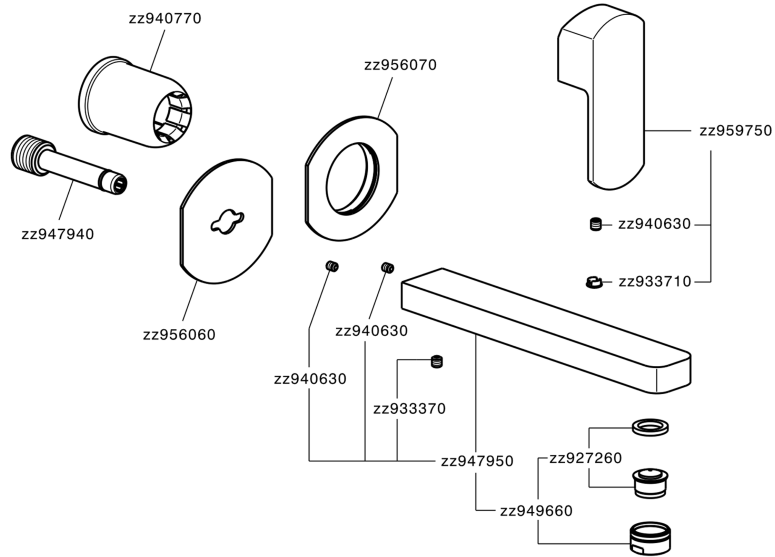

Exposed part for single lever washbasin valve DADO_DD005510

DD005510

<https://en.huberitalia.com/exposed-part-for-single-lever-washbasin-valve-dado-dd005510>