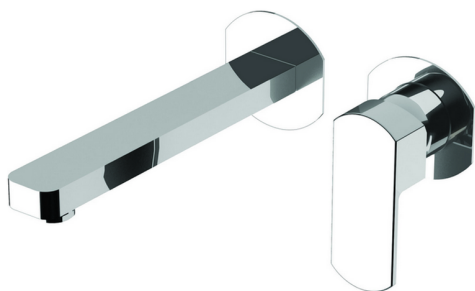

Exposed part for single lever washbasin valve DADO_DD005510

MODEL **DD005510**

Exposed part for single lever washbasin valve, without concealed part, spout L.200 mm, for item Easy-Box ZB002450 and art. ZB025510

AVAILABLE FINISHINGS

- **21** 21 Chrome
- **2B** 2B Polished Nickel
- **2F** 2F Brushed Nickel
- **40** 40 Matt Black
- **4Q** 4Q Matt White

CHARACTERISTICS

Installation **Concealed**
Required concealed parts **ZB002450**