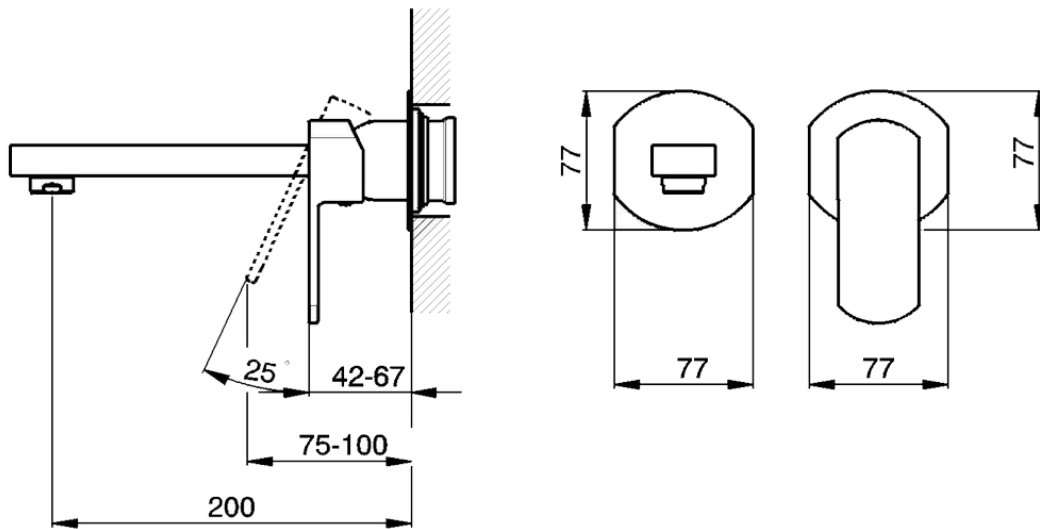

## Exposed part for single lever washbasin valve DADO\_DD005510

DD005510

<https://en.huberitalia.com/exposed-part-for-single-lever-washbasin-valve-dado-dd005510>

Piastra/Plate/Plaque/Platte/Placa

2-3mm: XX 56-76

10mm: XX 48-68