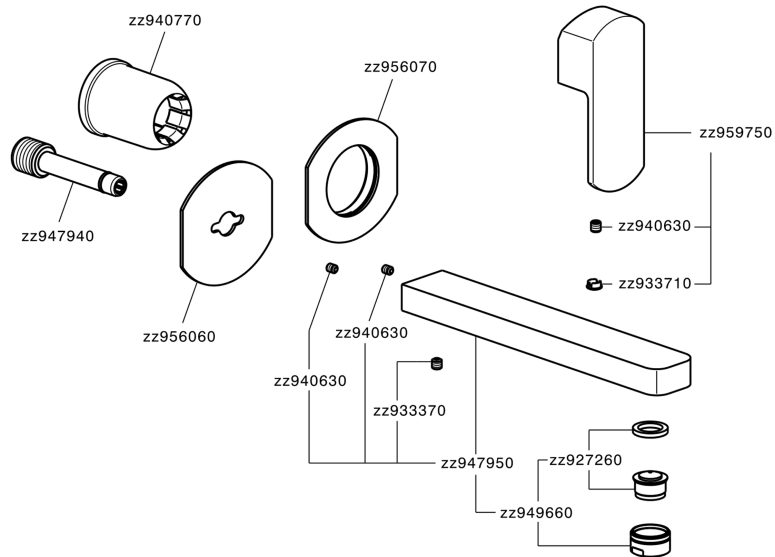

Exposed part for single lever washbasin valve DADO_DD005510

DD005510

<https://en.huberitalia.com/exposed-part-for-single-lever-washbasin-valve-dado-dd005510>

Concealed single lever washbasin mixer Easy-Box CONCEALED_ZB002450

ZB002450

<https://en.huberitalia.com/concealed-single-lever-washbasin-mixer-easy-box-concealed-zb002450>

2026-06-10