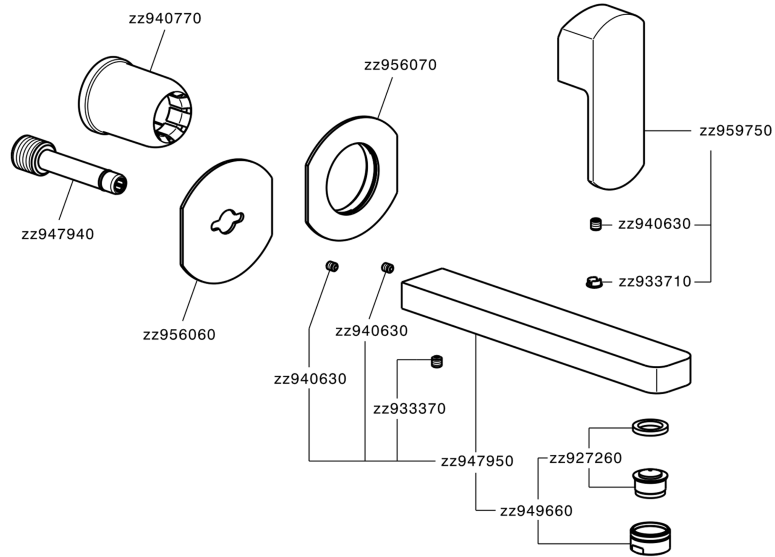

Exposed part for single lever washbasin valve DADO_DD005510

DD005510

<https://en.huberitalia.com/exposed-part-for-single-lever-washbasin-valve-dado-dd005510>

Concealed single lever washbasin mixer Easy-Box CONCEALED_ZB002450

ZB002450

<https://en.huberitalia.com/concealed-single-lever-washbasin-mixer-easy-box-concealed-zb002450>

2026-01-13