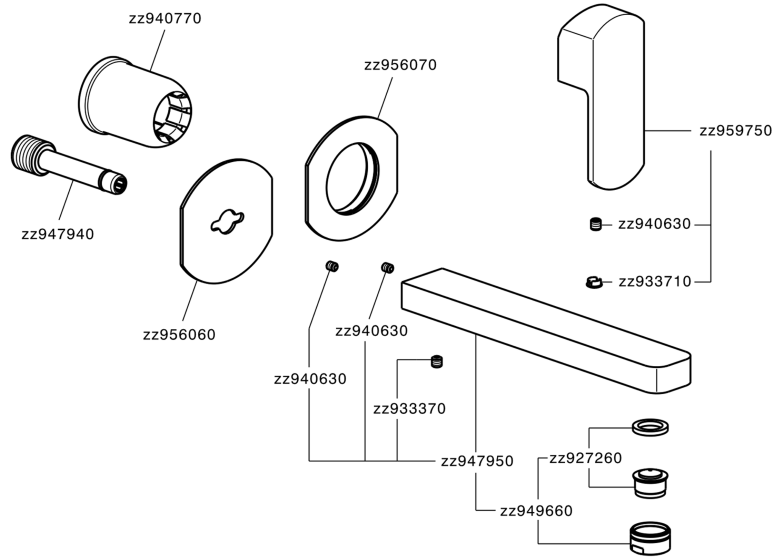

## Exposed part for single lever washbasin valve DADO\_DD005510

DD005510

<https://en.huberitalia.com/exposed-part-for-single-lever-washbasin-valve-dado-dd005510>

## Concealed single lever washbasin mixer Easy-Box CONCEALED\_ZB002450

ZB002450

<https://en.huberitalia.com/concealed-single-lever-washbasin-mixer-easy-box-concealed-zb002450>

2026-04-09