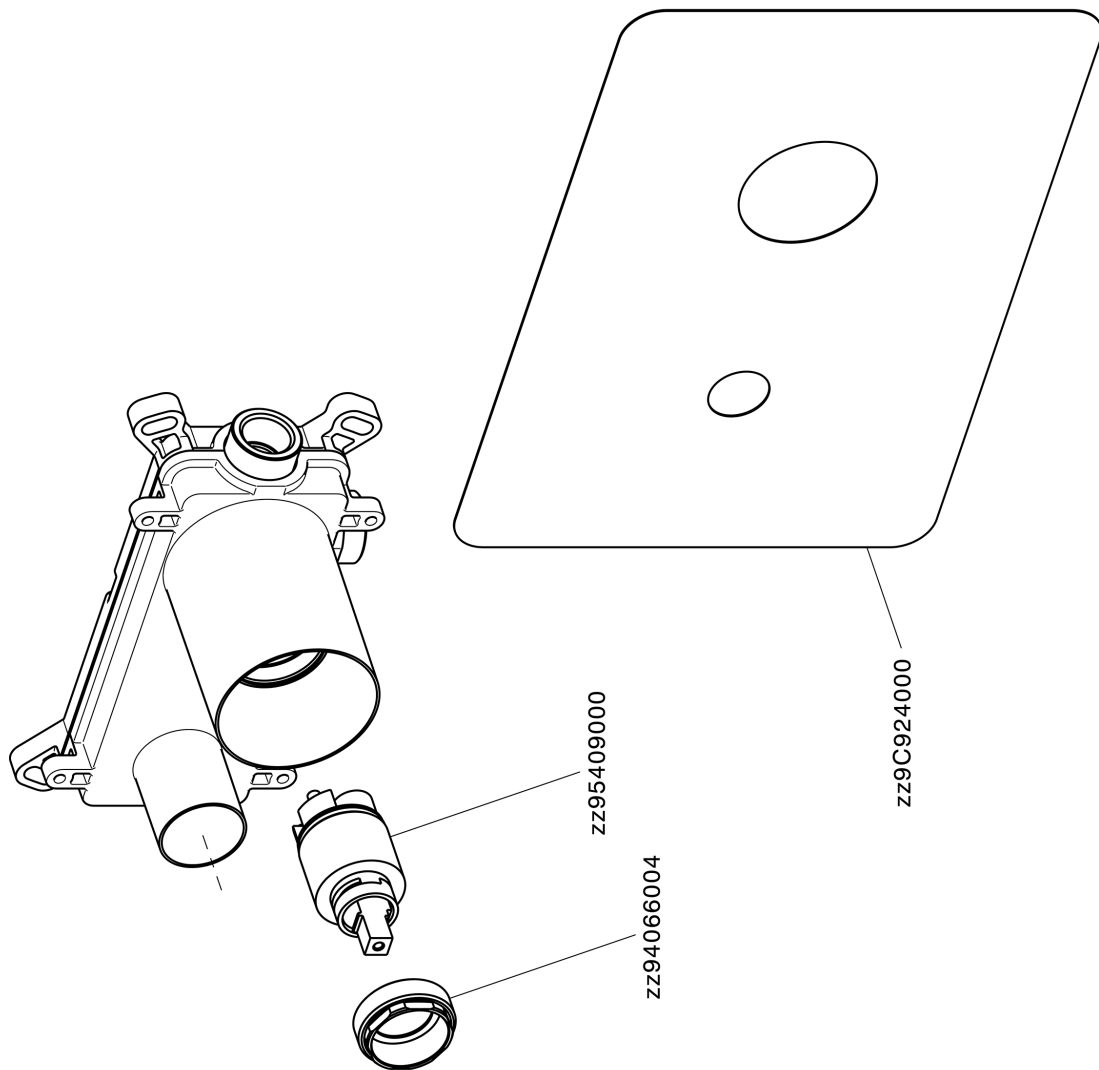

Exposed part for single lever washbasin valve DADO_DD005510

DD005510

<https://en.huberitalia.com/exposed-part-for-single-lever-washbasin-valve-dado-dd005510>

Concealed single lever washbasin mixer Easy-Box CONCEALED_ZB002450

ZB002450

<https://en.huberitalia.com/concealed-single-lever-washbasin-mixer-easy-box-concealed-zb002450>

2026-01-13