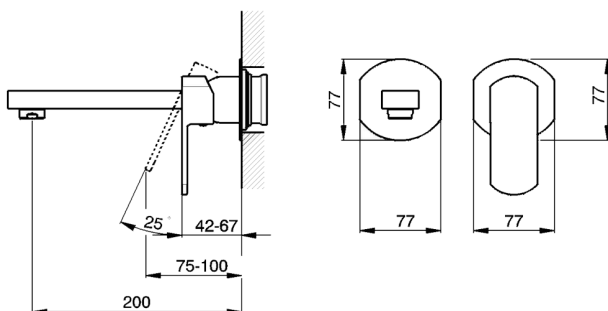

Exposed part for single lever washbasin valve DADO_DD005510

MODEL **DD005510**

Exposed part for single lever washbasin valve, without concealed part, spout L.200 mm, for item Easy-Box ZB002450 and art. ZB025510

Exposed part for single lever washbasin valve DADO_DD005510

DD005510

<https://en.huberitalia.com/exposed-part-for-single-lever-washbasin-valve-dado-dd005510>

Concealed single lever washbasin mixer Easy-Box CONCEALED_ZB002450

MODEL **ZB002450**

Concealed single lever washbasin mixer
Easy-Box, with protection guard box, without trim kit

AVAILABLE FINISHINGS

CHARACTERISTICS

Installation	Concealed
Cartridge Spare Parts	ZZ95409000
35 mm Cartridge	
Concealed	1

Piastra/Plate/Plaque/Platte/Placa

2-3mm: XX 56-76

10mm: XX 48-68

DeviaStop

The Huber Devia Stop technology allows to adjust the water flow and to direct it to the selected output point (overhead soaker, hand shower, etc).