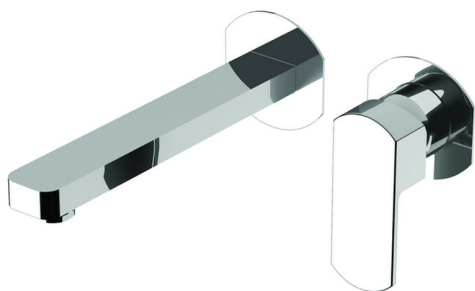

Exposed part for single lever washbasin valve DADO_DD005510

MODEL **DD005510**

Exposed part for single lever washbasin valve, without concealed part, spout L.200 mm, for item Easy-Box ZB002450 and art. ZB025510

Exposed part for single lever washbasin valve DADO_DD005510

DD005510

<https://en.huberitalia.com/exposed-part-for-single-lever-washbasin-valve-dado-dd005510>

Concealed single lever washbasin mixer Easy-Box CONCEALED_ZB002450

MODEL **ZB002450**

Concealed single lever washbasin mixer
Easy-Box, with protection guard box, without trim kit

AVAILABLE FINISHINGS

CHARACTERISTICS

Installation	Concealed
Cartridge Spare Parts	ZZ95409000
35 mm Cartridge	
Concealed	1

Piastra/Plate/Plaque/Platte/Placa

2-3mm: XX 56-76

10mm: XX 48-68

DeviaStop

The Huber Devia Stop technology allows to adjust the water flow and to direct it to the selected output point (overhead soaker, hand shower, etc).