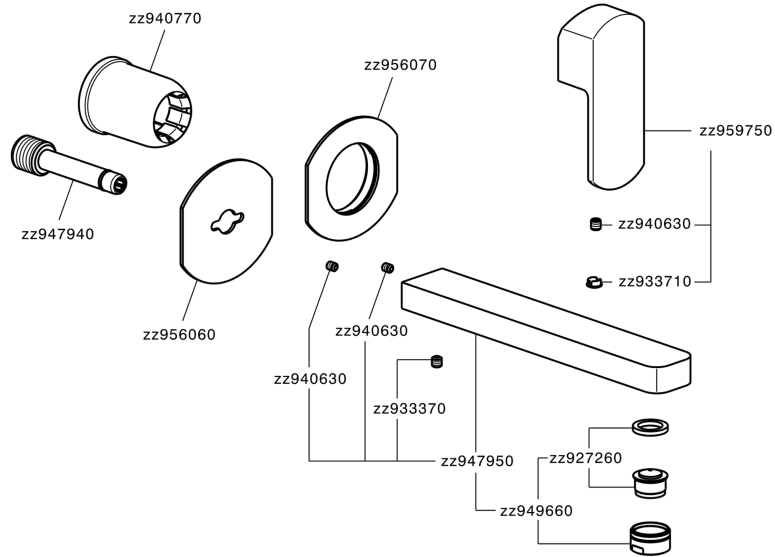

Exposed part for single lever washbasin valve DADO_DD005510

MODEL **DD005510**

Exposed part for single lever washbasin valve, without concealed part, spout L.200 mm, for item Easy-Box ZB002450 and art. ZB025510

Exposed part for single lever washbasin valve DADO_DD005510

DD005510

<https://en.huberitalia.com/exposed-part-for-single-lever-washbasin-valve-dado-dd005510>

Concealed single lever washbasin mixer Easy-Box CONCEALED_ZB002450

MODEL **ZB002450**

Concealed single lever washbasin mixer
Easy-Box, with protection guard box, without trim kit

AVAILABLE FINISHINGS

CHARACTERISTICS

Installation	Concealed
Cartridge Spare Parts	ZZ95409000
35 mm Cartridge	
Concealed	1

Piastra/Plate/Plaque/Platte/Placa

2-3mm: XX 56-76

10mm: XX 48-68

DeviaStop

The Huber Devia Stop technology allows to adjust the water flow and to direct it to the selected output point (overhead soaker, hand shower, etc).