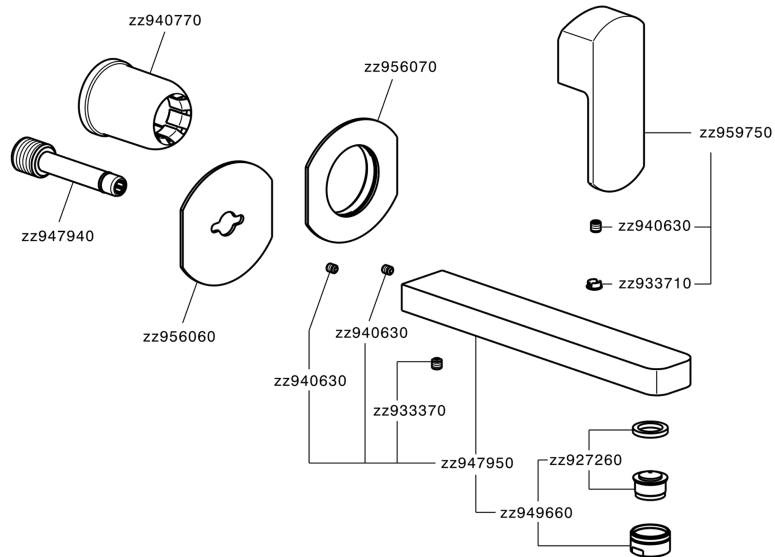

Exposed part for single lever washbasin valve DADO_DD005510

DD005510

<https://en.huberitalia.com/exposed-part-for-single-lever-washbasin-valve-dado-dd005510>

Concealed single lever washbasin mixer Easy-Box CONCEALED_ZB002450

ZB002450

<https://en.huberitalia.com/concealed-single-lever-washbasin-mixer-easy-box-concealed-zb002450>

2026-05-19