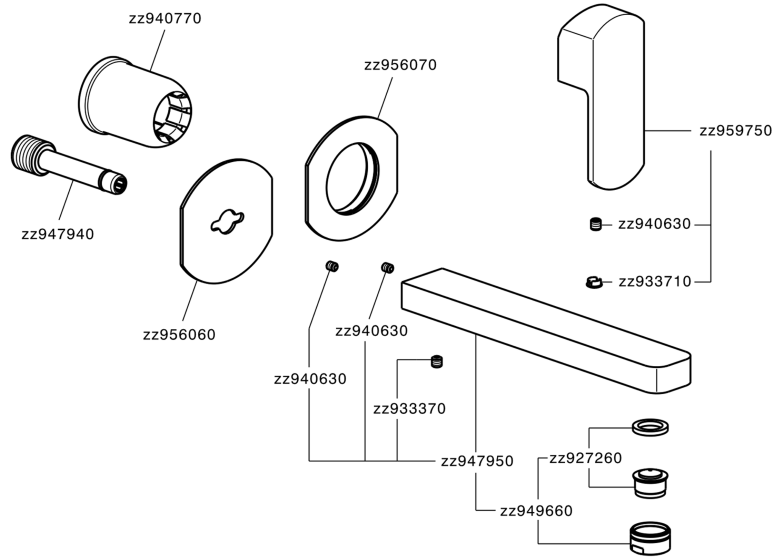

Exposed part for single lever washbasin valve DADO_DD005510

DD005510

<https://en.huberitalia.com/exposed-part-for-single-lever-washbasin-valve-dado-dd005510>

Concealed single lever washbasin mixer Easy-Box CONCEALED_ZB002450

ZB002450

<https://en.huberitalia.com/concealed-single-lever-washbasin-mixer-easy-box-concealed-zb002450>

2026-04-28