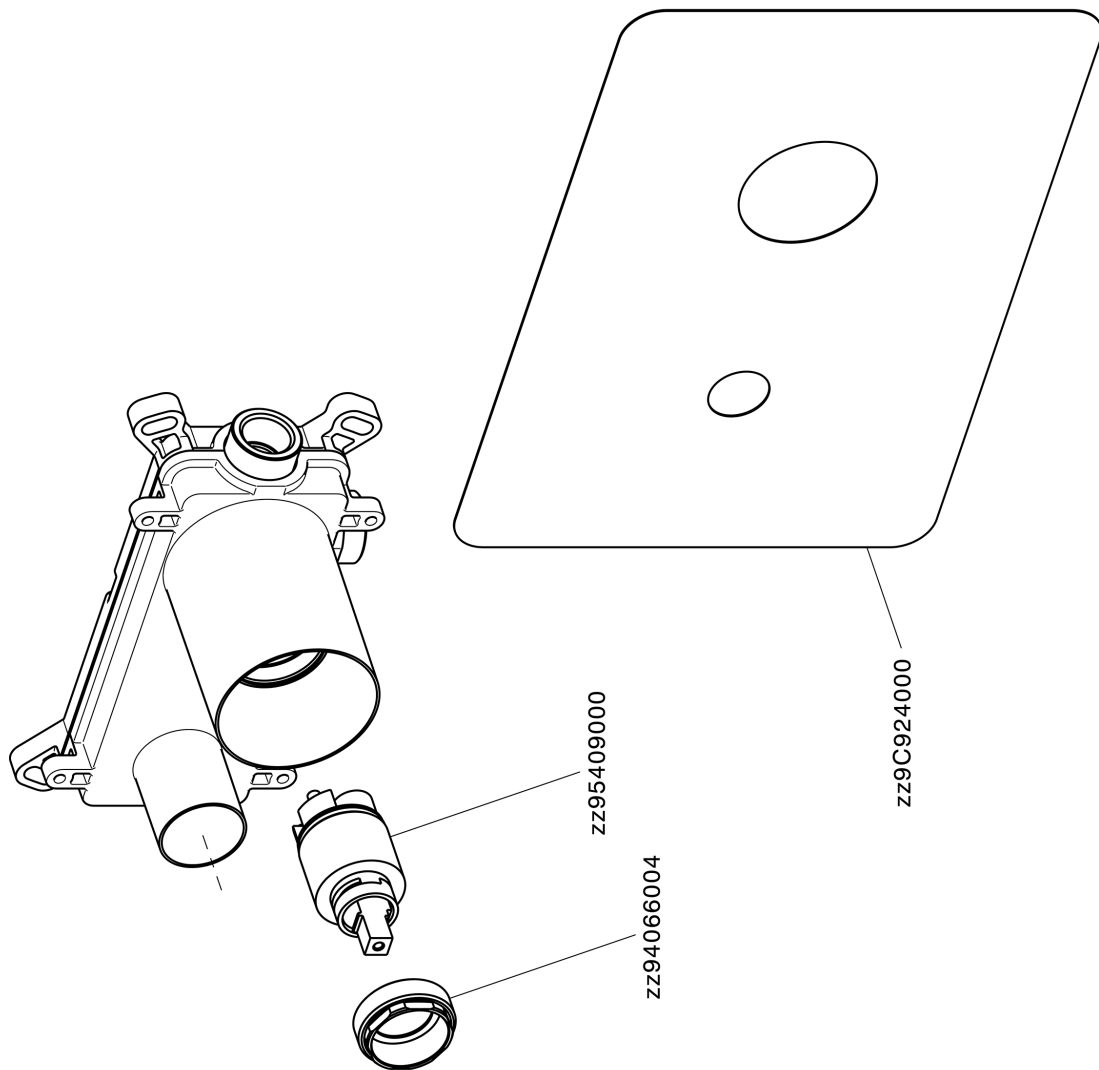

Exposed part for single lever washbasin valve DADO_DD005510

DD005510

<https://en.huberitalia.com/exposed-part-for-single-lever-washbasin-valve-dado-dd005510>

Concealed single lever washbasin mixer Easy-Box CONCEALED_ZB002450

ZB002450

<https://en.huberitalia.com/concealed-single-lever-washbasin-mixer-easy-box-concealed-zb002450>

2026-02-04