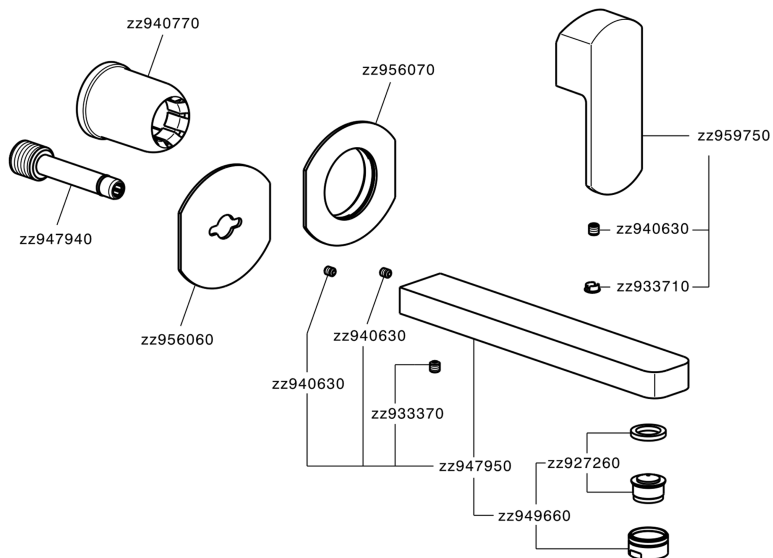

Exposed part for single lever washbasin valve DADO_DD005510

DD005510

<https://en.huberitalia.com/exposed-part-for-single-lever-washbasin-valve-dado-dd005510>

Concealed single lever washbasin mixer Easy-Box CONCEALED_ZB002450

ZB002450

<https://en.huberitalia.com/concealed-single-lever-washbasin-mixer-easy-box-concealed-zb002450>

2026-02-04