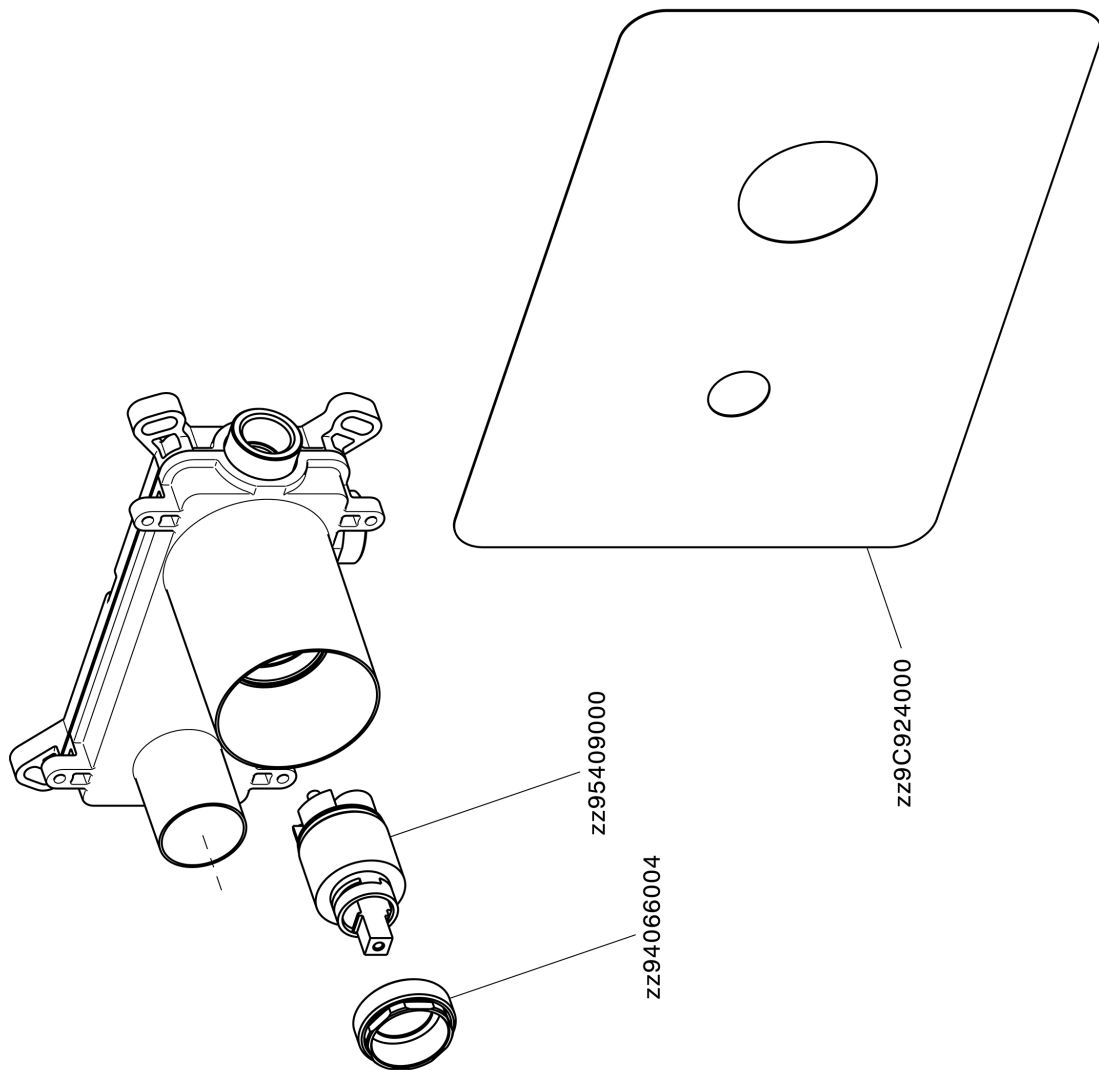

Exposed part for single lever washbasin valve DADO_DD005510

DD005510

<https://en.huberitalia.com/exposed-part-for-single-lever-washbasin-valve-dado-dd005510>

Concealed single lever washbasin mixer Easy-Box CONCEALED_ZB002450

ZB002450

<https://en.huberitalia.com/concealed-single-lever-washbasin-mixer-easy-box-concealed-zb002450>

2026-05-19