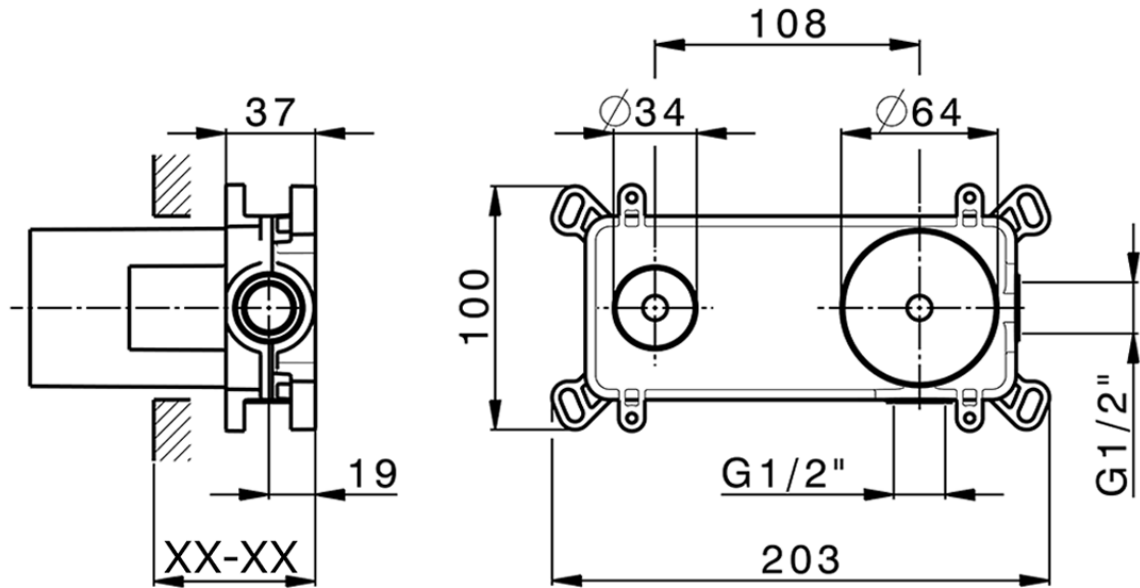

Exposed part for single lever washbasin valve DADO_DD005510

DD005510

<https://en.huberitalia.com/exposed-part-for-single-lever-washbasin-valve-dado-dd005510>

Piastra/Plate/Plaque/Platte/Placa

2-3mm: XX 56-76

10mm: XX 48-68