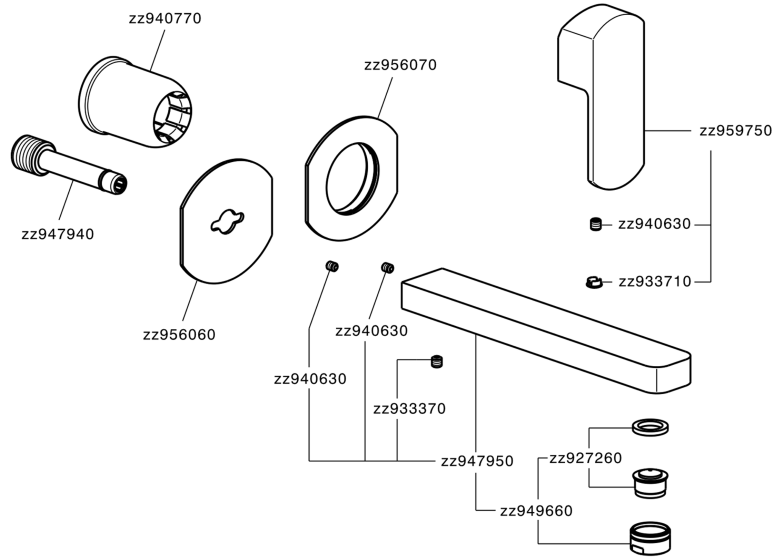

Exposed part for single lever washbasin valve DADO\_DD005510

DD005510

<https://en.huberitalia.com/exposed-part-for-single-lever-washbasin-valve-dado-dd005510>

## Concealed single lever washbasin mixer Easy-Box CONCEALED\_ZB002450

ZB002450

<https://en.huberitalia.com/concealed-single-lever-washbasin-mixer-easy-box-concealed-zb002450>

2026-07-01