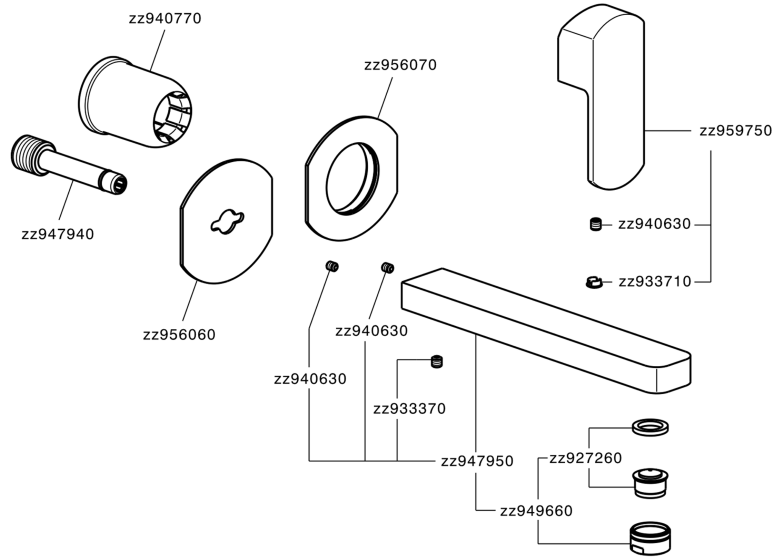

Exposed part for single lever washbasin valve DADO_DD005510

DD005510

<https://en.huberitalia.com/exposed-part-for-single-lever-washbasin-valve-dado-dd005510>

Concealed single lever washbasin mixer Easy-Box CONCEALED_ZB002450

ZB002450

<https://en.huberitalia.com/concealed-single-lever-washbasin-mixer-easy-box-concealed-zb002450>

2026-04-06