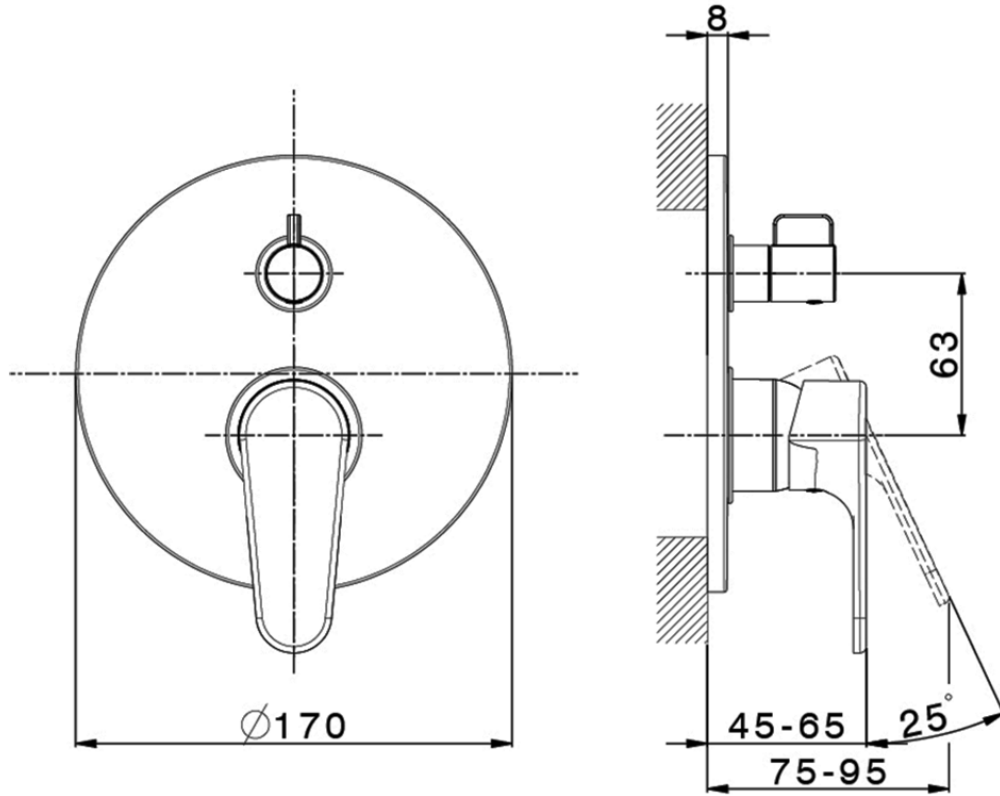

Exposed part for concealed 2-outlet mixer H3_AH002300

AH002300

<https://en.huberitalia.com/exposed-part-for-concealed-2-outlet-mixer-h3-ah002300>

Piastra/Plate/Plaque/Platte/Placa

2-3mm: XX 65-85

10mm: XX 60-80