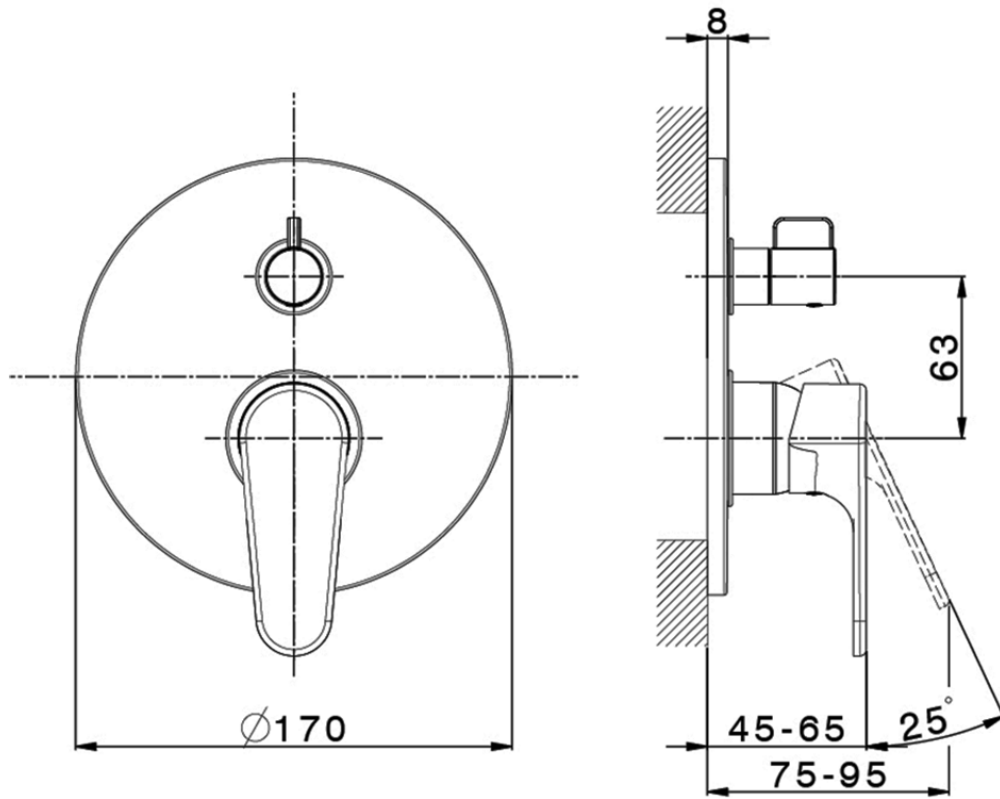

Exposed part for concealed 2-outlet mixer H3_AH002300

AH002300

<https://en.huberitalia.com/exposed-part-for-concealed-2-outlet-mixer-h3-ah002300>

Piastra/Plate/Plaque/Platte/Placa

2-3mm: XX 65-85

10mm: XX 60-80