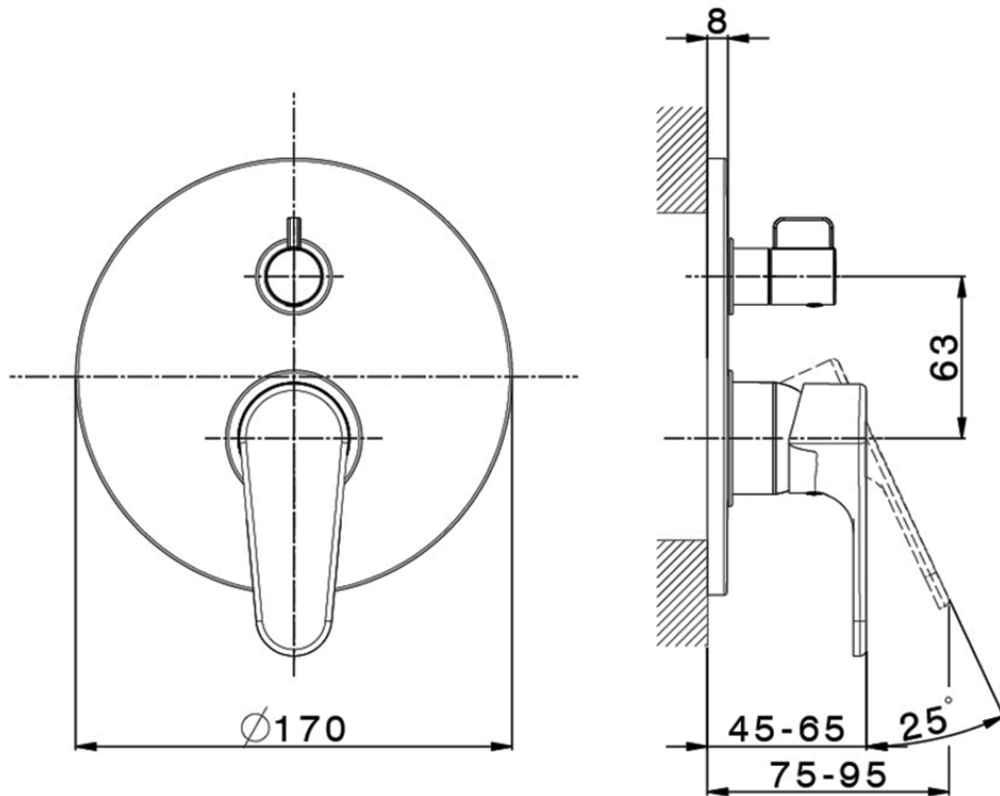

Exposed part for concealed 2-outlet mixer H3_AH002300

AH002300

<https://en.huberitalia.com/exposed-part-for-concealed-2-outlet-mixer-h3-ah002300>

Piastra/Plate/Plaque/Platte/Placa

2-3mm: XX 65-85

10mm: XX 60-80