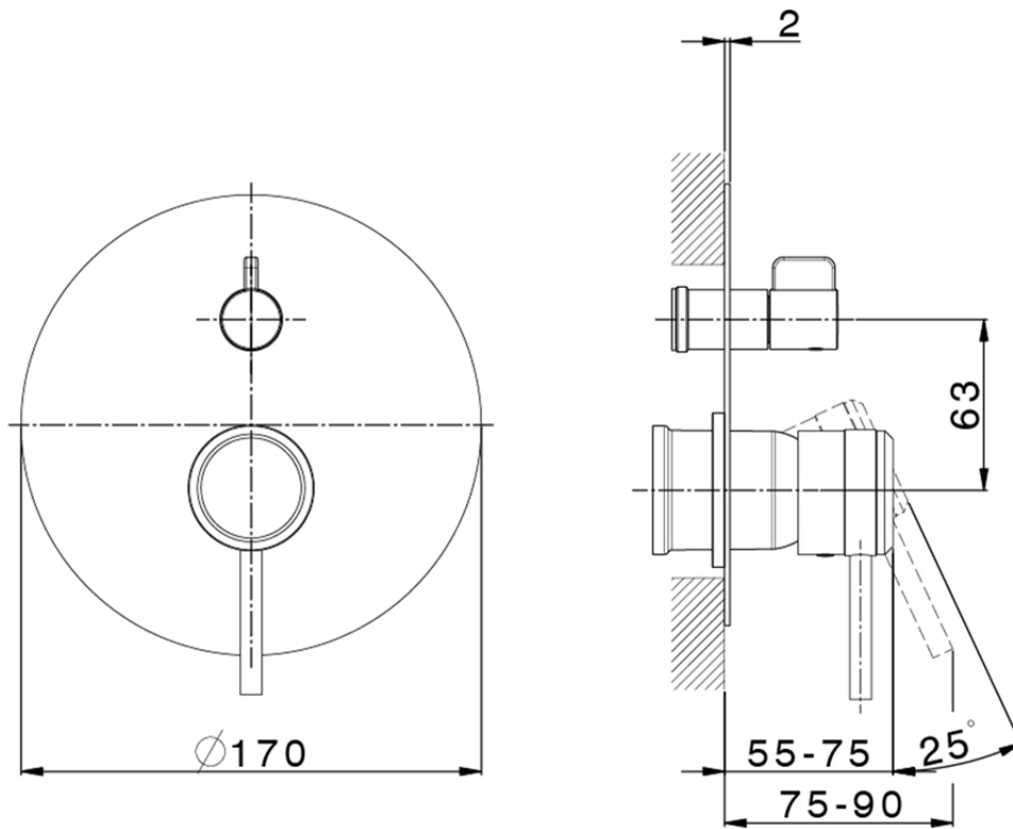

Exposed part for concealed 2-outlet mixer CHRONOS_CR002300

CR002300

<https://en.huberitalia.com/exposed-part-for-concealed-2-outlet-mixer-chronos-cr002300>

Piastra/Plate/Plaque/Platte/Placa

2-3mm: XX 65-85

10mm: XX 60-80