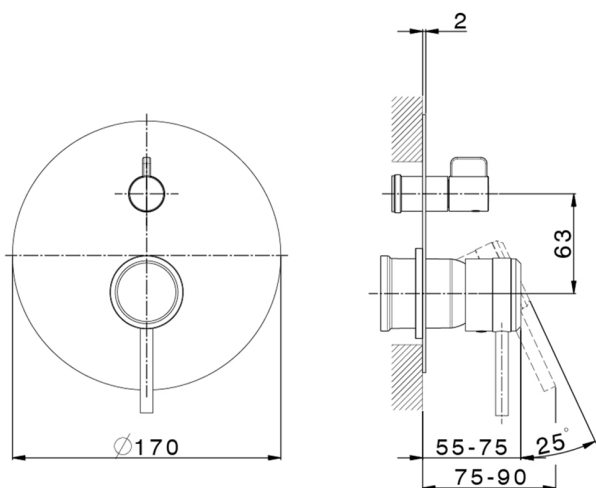

Exposed part for concealed 2-outlet mixer CHRONOS_CR002300

MODEL **CR002300**

Exposed part for concealed 2-outlet mixer, 2-Way rotating diverter, without concealed part, for item Easy-Box ZB000230

AVAILABLE FINISHINGS

-  **21** 21 Chrome
-  **2F** 2F Brushed Nickel
-  **2Q** 40 Matt Black

CHARACTERISTICS

Installation **Concealed**
 Required concealed parts **ZB000230**

Concealed single lever bath-shower mixer Easy-Box CONCEALED_ZB000230

MODEL **ZB000230**

Concealed single lever bath-shower mixer Easy-Box, 2-Way rotating diverter, without trim kit, with protection guard box

AVAILABLE FINISHINGS

04 04 Without finishing

CHARACTERISTICS

Concealed **1**
 Cartridge Spare Parts **ZZ92909000**
35 mm Cartridge

Piastra/Plate/Plaque/Platte/Placa

2-3mm: XX 65-85

10mm: XX 60-80

2024-11-14