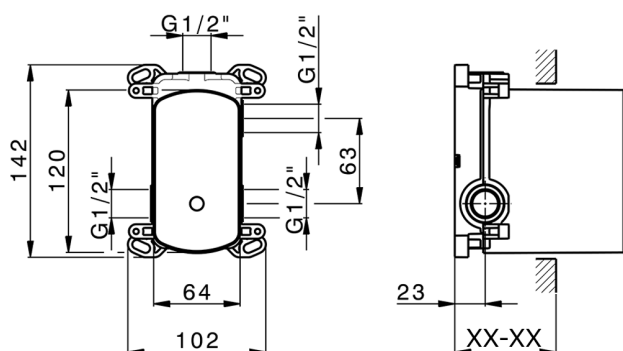

-  **21** 21 Chrome
-  **2F** 2F Brushed Nickel
-  **2Q** 40 Matt Black

CHARACTERISTICS

Installation **Concealed**
 Required concealed parts **ZB000230**

Concealed single lever bath-shower mixer Easy-Box CONCEALED_ZB000230

MODEL **ZB000230**

Concealed single lever bath-shower mixer Easy-Box, 2-Way rotating diverter, without trim kit, with protection guard box

AVAILABLE FINISHINGS

04 04 Without finishing

CHARACTERISTICS

Concealed **1**
 Cartridge Spare Parts **ZZ92909000**
35 mm Cartridge

Piastra/Plate/Plaque/Platte/Placa

2-3mm: XX 65-85

10mm: XX 60-80

2024-11-14