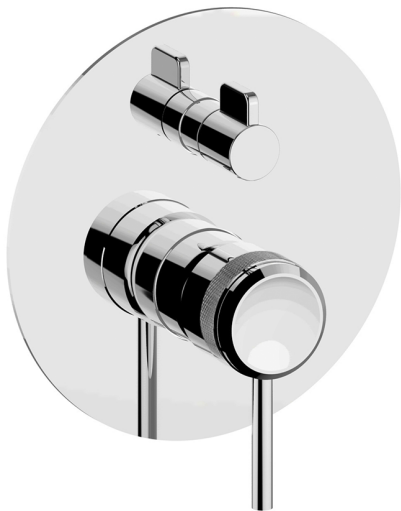

Exposed part for concealed 2-outlet mixer CHRONOS_CR002300

MODEL **CR002300**

Exposed part for concealed 2-outlet mixer, 2-Way rotating diverter, without concealed part, for item Easy-Box ZB000230

AVAILABLE FINISHINGS

-  **21** 21 Chrome
-  **2F** 2F Brushed Nickel
-  **2Q** 40 Matt Black

CHARACTERISTICS

Installation **Concealed**
 Required concealed parts **ZB000230**

Concealed single lever bath-shower mixer Easy-Box CONCEALED_ZB000230

MODEL **ZB000230**

Concealed single lever bath-shower mixer Easy-Box, 2-Way rotating diverter, without trim kit, with protection guard box

AVAILABLE FINISHINGS

04 04 Without finishing

CHARACTERISTICS

Concealed **1**
 Cartridge Spare Parts **ZZ92909000**
35 mm Cartridge

Piastra/Plate/Plaque/Platte/Placa

2-3mm: XX 65-85

10mm: XX 60-80

2024-11-14