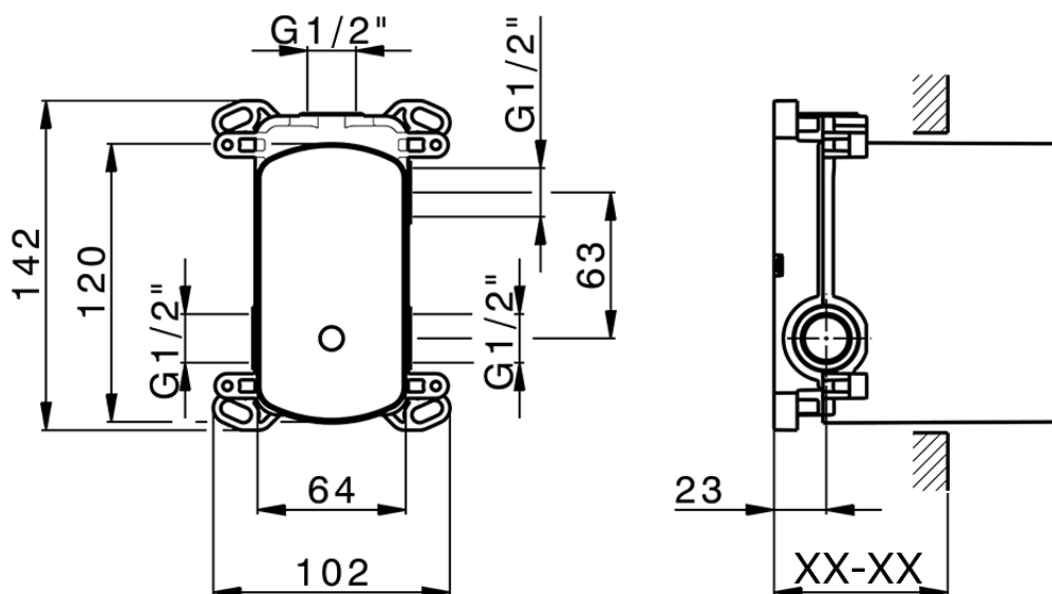

Exposed part for concealed 2-outlet mixer CHRONOS_CR002300

CR002300

<https://en.huberitalia.com/exposed-part-for-concealed-2-outlet-mixer-chronos-cr002300>

Piastra/Plate/Plaque/Platte/Placa

2-3mm: XX 65-85

10mm: XX 60-80