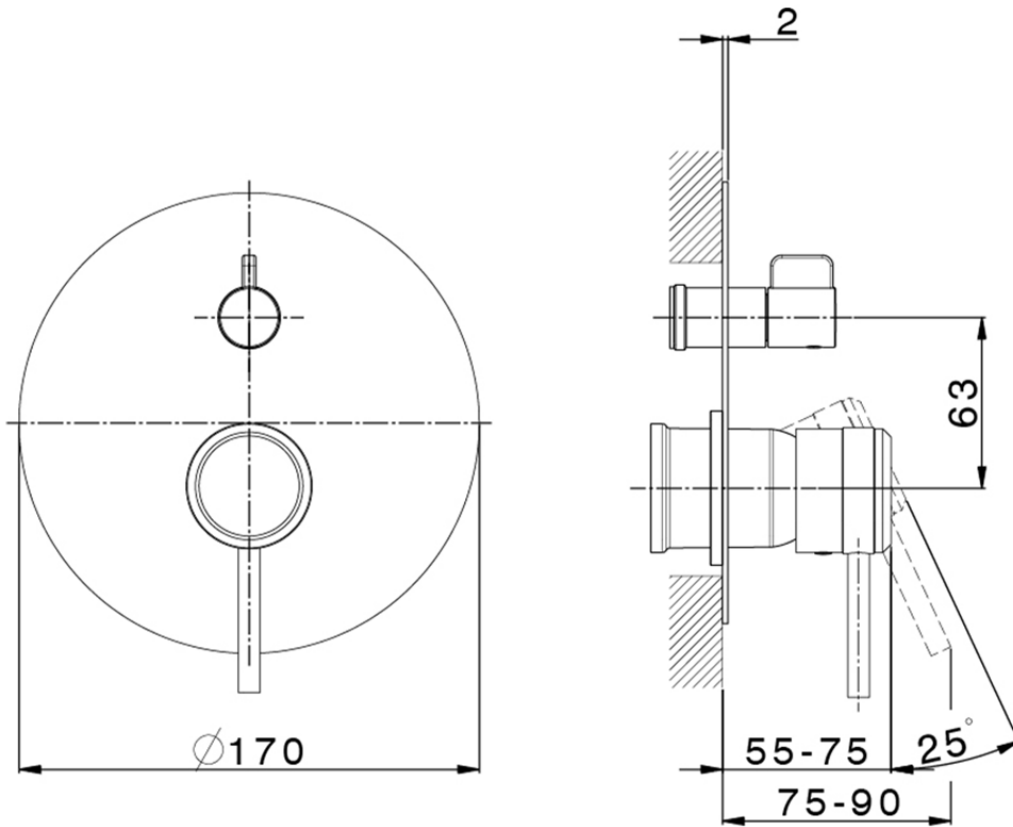

Exposed part for concealed 2-outlet mixer CHRONOS_CR002300

CR002300

<https://en.huberitalia.com/exposed-part-for-concealed-2-outlet-mixer-chronos-cr002300>

Piastra/Plate/Plaque/Platte/Placa

2-3mm: XX 65-85

10mm: XX 60-80