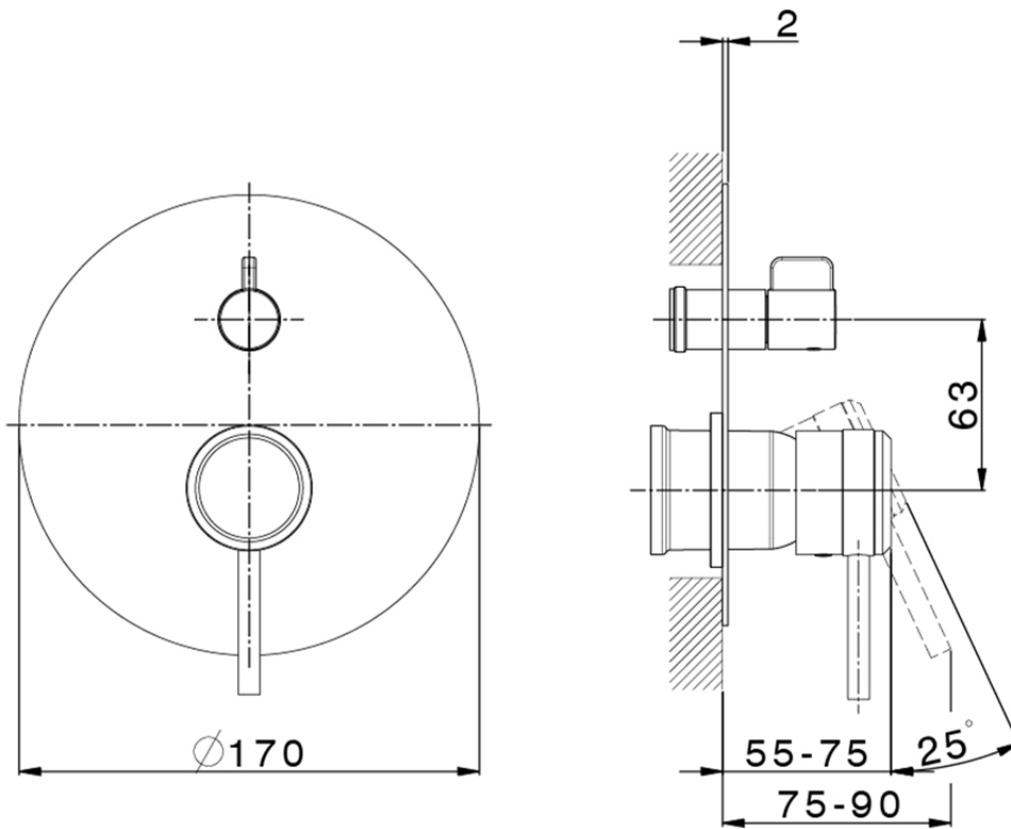

Exposed part for concealed 2-outlet mixer CHRONOS_CR002300

CR002300

<https://en.huberitalia.com/exposed-part-for-concealed-2-outlet-mixer-chronos-cr002300>

Piastra/Plate/Plaque/Platte/Placa

2-3mm: XX 65-85

10mm: XX 60-80