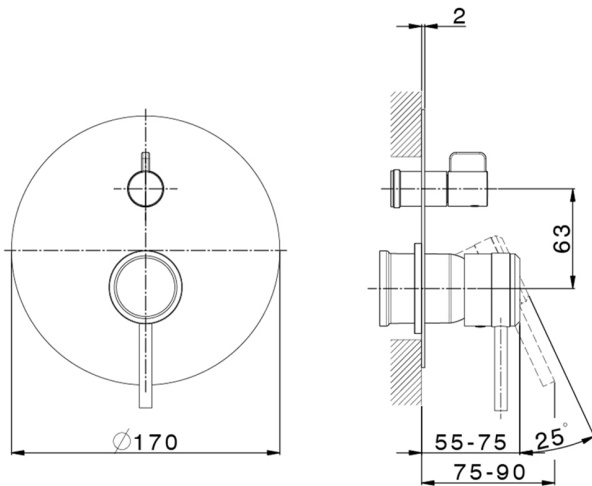

Exposed part for concealed 2-outlet mixer CHRONOS_CR002300

MODEL **CR002300**

Exposed part for concealed 2-outlet mixer, 2-Way rotating diverter, without concealed part, for item Easy-Box ZB000230

AVAILABLE FINISHINGS

-  **21** 21 Chrome
-  **2F** 2F Brushed Nickel
-  **2Q** 40 Matt Black

CHARACTERISTICS

Installation **Concealed**
 Required concealed parts **ZB000230**

Concealed single lever bath-shower mixer Easy-Box CONCEALED_ZB000230

MODEL **ZB000230**

Concealed single lever bath-shower mixer Easy-Box, 2-Way rotating diverter, without trim kit, with protection guard box

AVAILABLE FINISHINGS

CHARACTERISTICS

Concealed **1**
 Cartridge Spare Parts **ZZ92909000**
35 mm Cartridge

Piastra/Plate/Plaque/Platte/Placa

2-3mm: XX 65-85

10mm: XX 60-80

2024-11-24