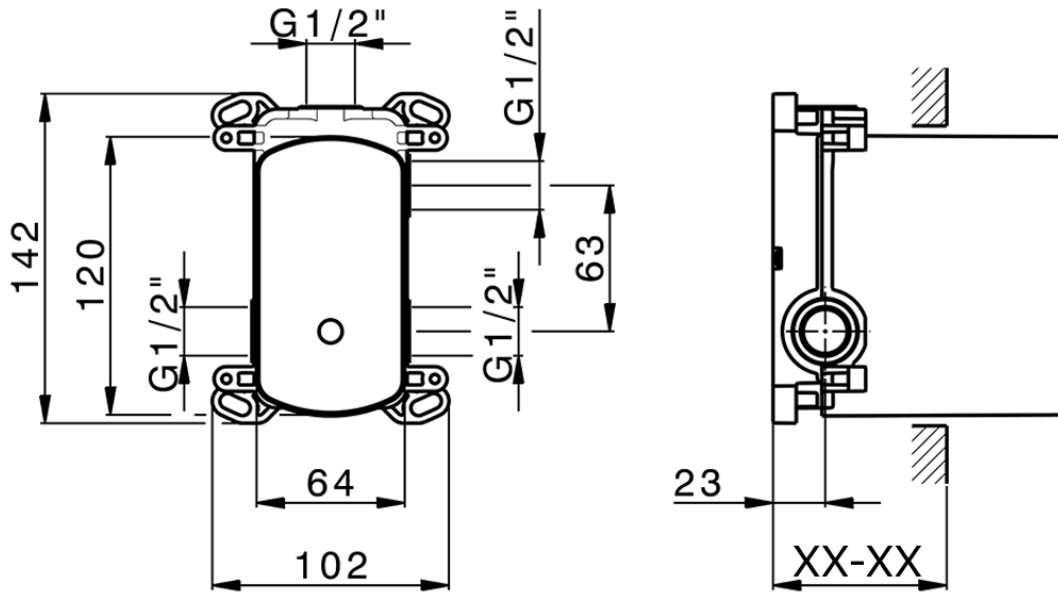

Exposed part for concealed 2-outlet mixer CHRONOS_CR002300

CR002300

<https://en.huberitalia.com/exposed-part-for-concealed-2-outlet-mixer-chronos-cr002300>

Piastra/Plate/Plaque/Platte/Placa

2-3mm: XX 65-85

10mm: XX 60-80