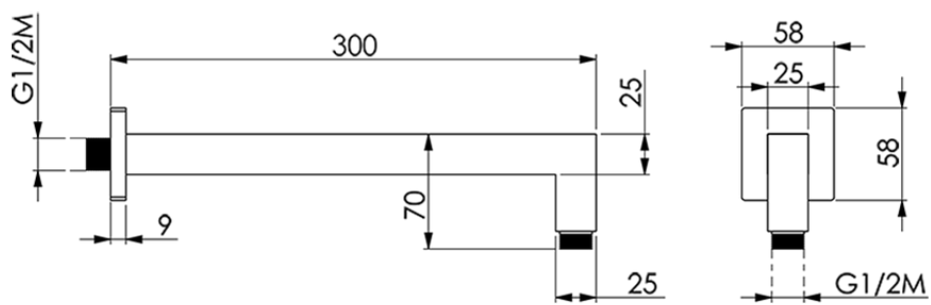

Shower arm SHOWER_SS013340

SS013340

<https://en.huberitalia.com/shower-arm-shower-ss013340>

2024-11-15