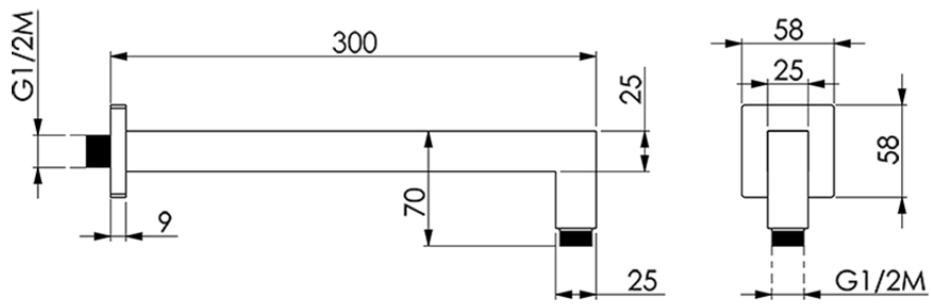

Shower arm SHOWER_SS013340

SS013340

<https://en.huberitalia.com/shower-arm-shower-ss013340>

2024-11-15