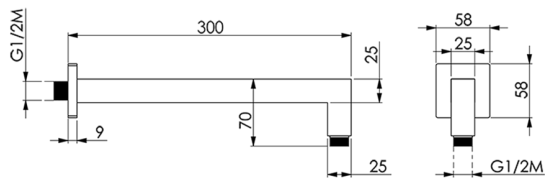

Shower arm SHOWER_SS013340

MODEL **SS013340**

Shower arm, 25x25x300 mm, Brass

AVAILABLE FINISHINGS

- **21** 21 Chrome
- **2B** 2B Polished Nickel
- **2F** 2F Brushed Nickel
- **40** 40 Matt Black
- **4Q** 4Q Matt White

CHARACTERISTICS

2024-11-15