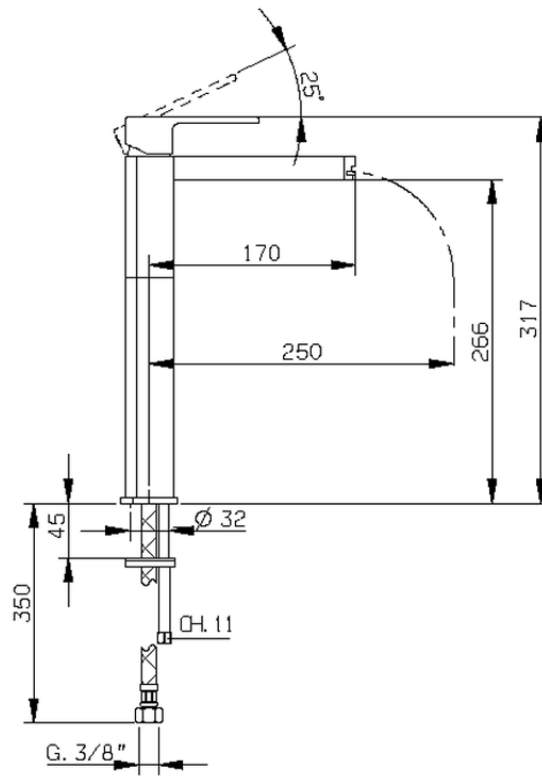

## Single lever tall washbasin mixer DADO\_DC003540

DC003540

<https://en.huberitalia.com/single-lever-tall-washbasin-mixer-dado-dc003540>

2026-06-05