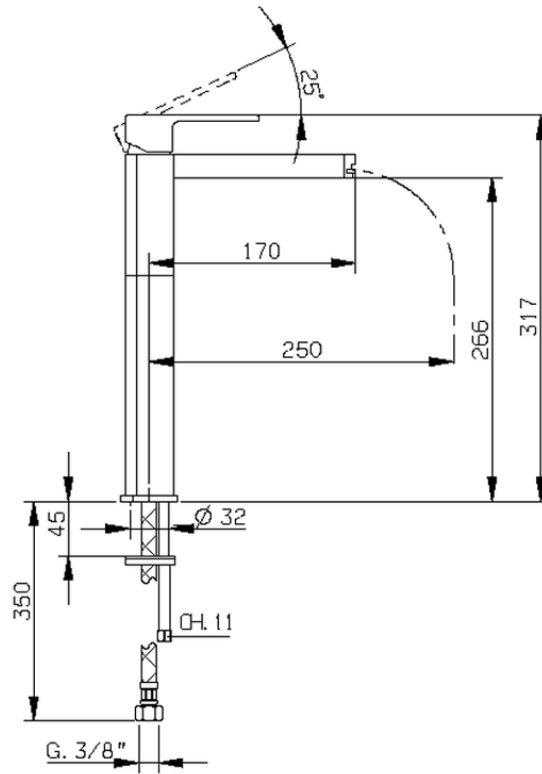

Single lever tall washbasin mixer DADO_DC003540

DC003540

<https://en.huberitalia.com/single-lever-tall-washbasin-mixer-dado-dc003540>

2026-04-08