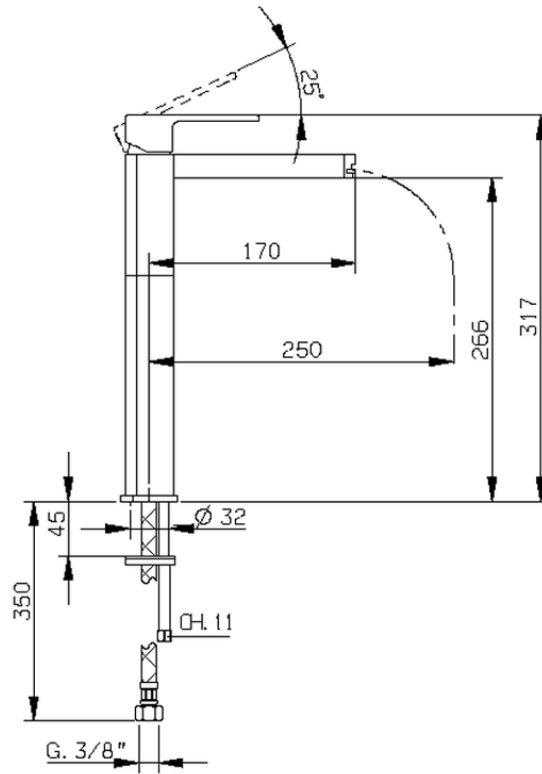

## Single lever tall washbasin mixer DADO\_DC003540

DC003540

<https://en.huberitalia.com/single-lever-tall-washbasin-mixer-dado-dc003540>

2026-05-16