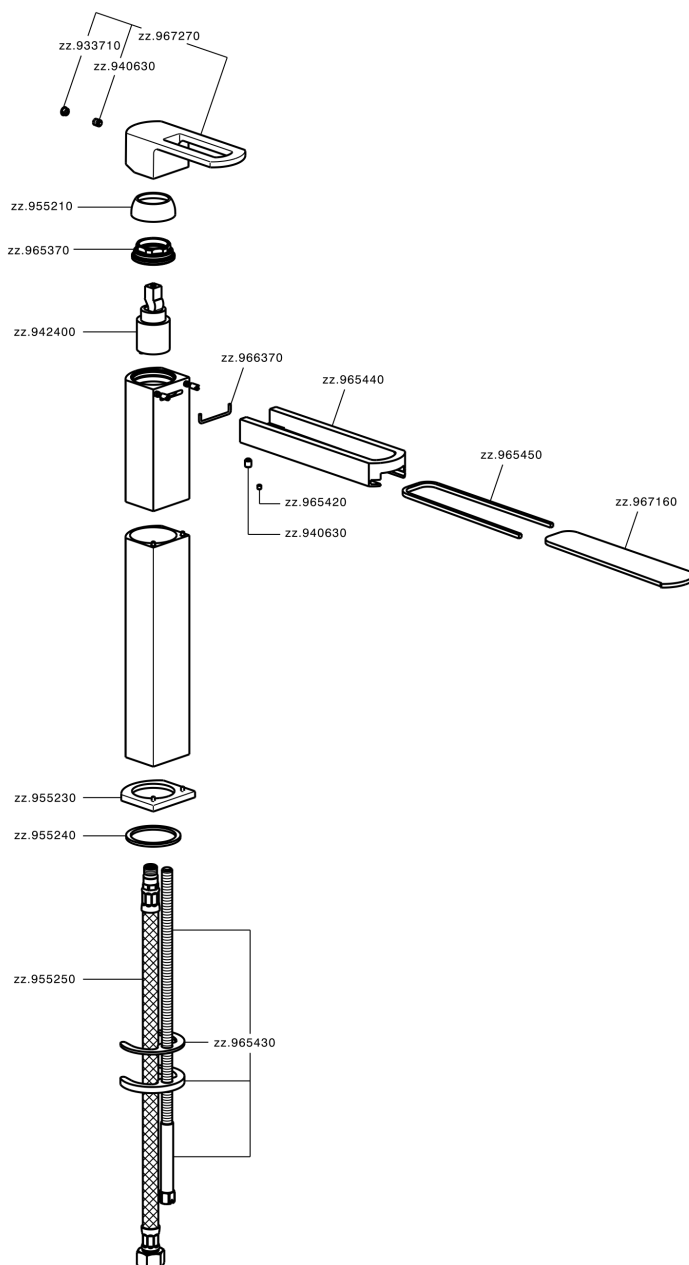

Single lever tall washbasin mixer DADO_DC003540

DC003540

<https://en.huberitalia.com/single-lever-tall-washbasin-mixer-dado-dc003540>

2026-04-06