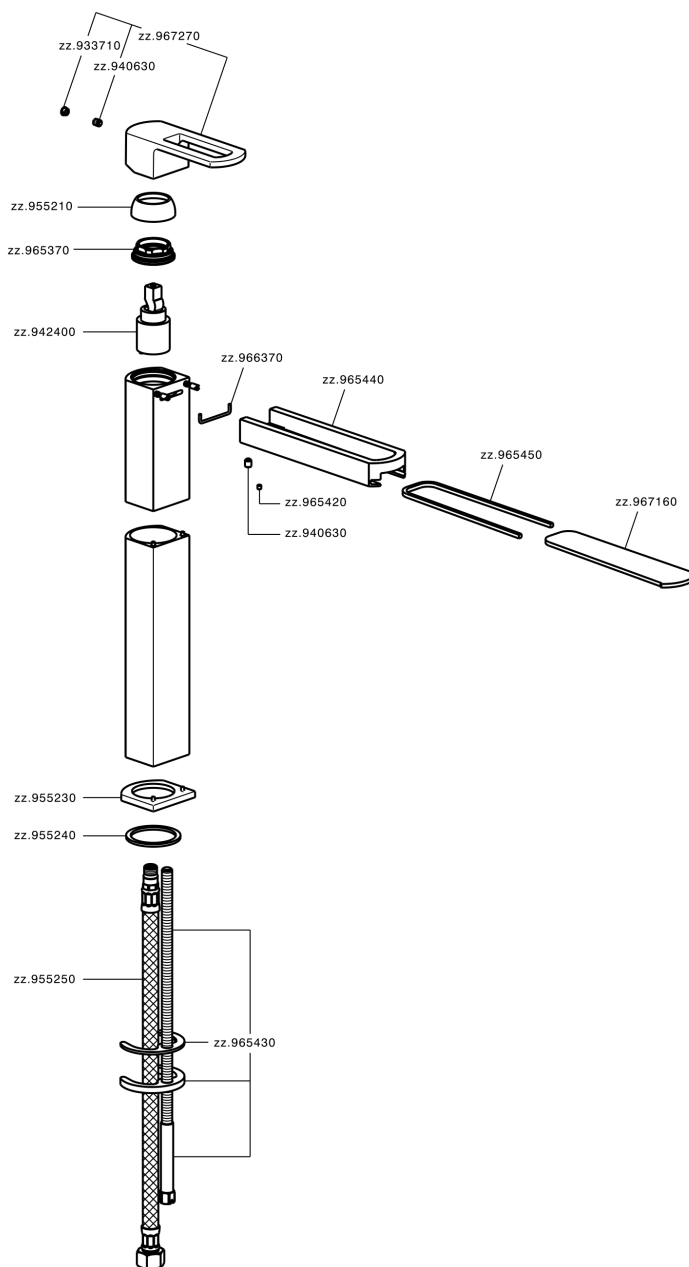

Single lever tall washbasin mixer DADO_DC003540

MODEL **DC003540**

Single lever tall washbasin mixer, without automatic pop-up waste, G.3/8" stainless steel flexible hoses, spout plate available in chrome or smoked finish

AVAILABLE FINISHINGS

- 
21 21 Chrome
- 
2F 2F Brushed Nickel
- 
6U 6U Chrome/Smoked

CHARACTERISTICS

Cartridge Spare Parts **ZZ94240000**

25 mm Cartridge

Single lever tall washbasin mixer DADO_DC003540

DC003540

<https://en.huberitalia.com/single-lever-tall-washbasin-mixer-dado-dc003540>

2026-05-16