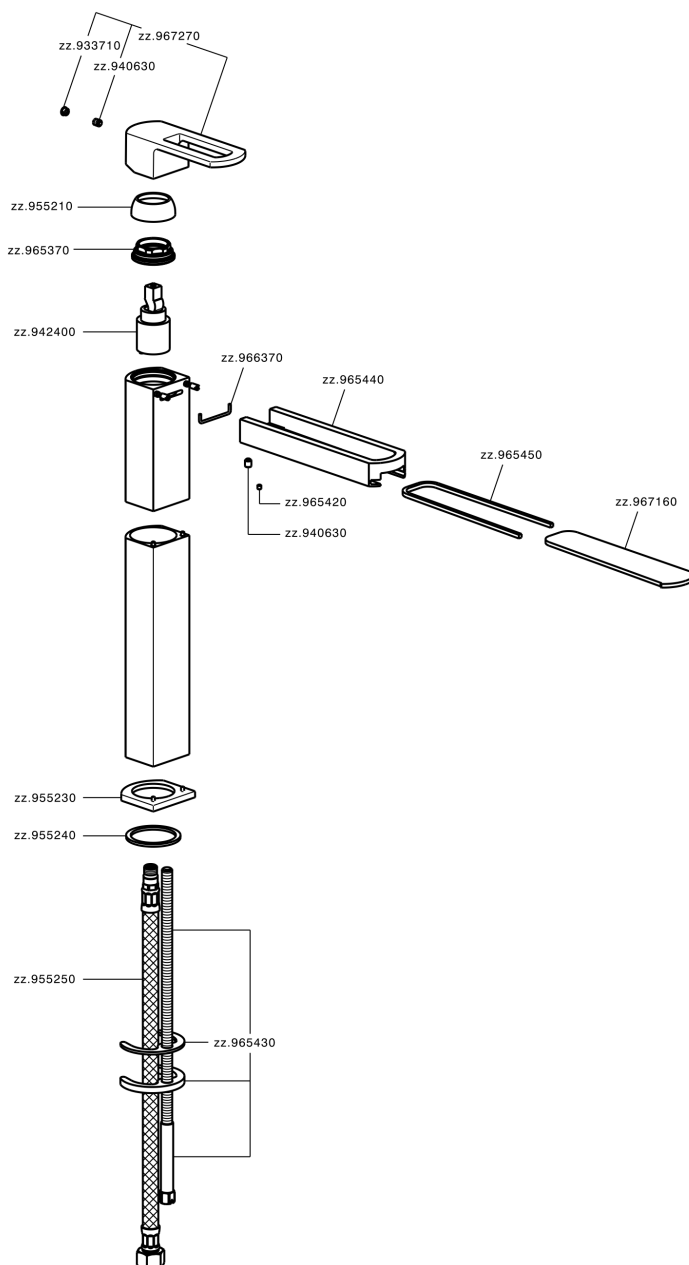

Single lever tall washbasin mixer DADO_DC003540

MODEL **DC003540**

Single lever tall washbasin mixer, without automatic pop-up waste, G.3/8" stainless steel flexible hoses, spout plate available in chrome or smoked finish

AVAILABLE FINISHINGS

- 
21 21 Chrome
- 
2F 2F Brushed Nickel
- 
6U 6U Chrome/Smoked

CHARACTERISTICS

Cartridge Spare Parts **ZZ94240000**

25 mm Cartridge

Single lever tall washbasin mixer DADO_DC003540

DC003540

<https://en.huberitalia.com/single-lever-tall-washbasin-mixer-dado-dc003540>

2026-06-05