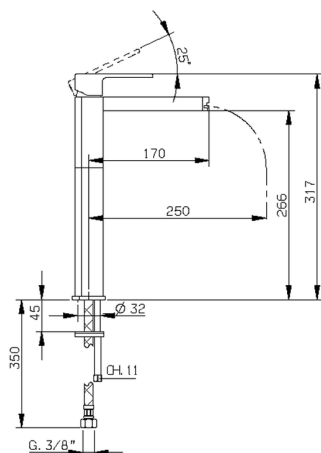

Single lever tall washbasin mixer DADO_DC003540

MODEL **DC003540**

Single lever tall washbasin mixer, without automatic pop-up waste, G.3/8" stainless steel flexible hoses, spout plate available in chrome or smoked finish

AVAILABLE FINISHINGS

- 
21 21 Chrome
- 
2F 2F Brushed Nickel
- 
6U 6U Chrome/Smoked

CHARACTERISTICS

Cartridge Spare Parts **ZZ94240000**

25 mm Cartridge

Single lever tall washbasin mixer DADO_DC003540

DC003540

<https://en.huberitalia.com/single-lever-tall-washbasin-mixer-dado-dc003540>

2026-06-26