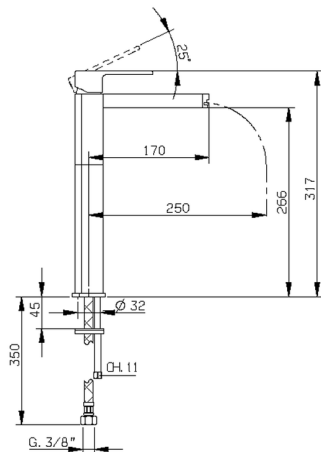

Single lever tall washbasin mixer DADO_DC003540

MODEL **DC003540**

Single lever tall washbasin mixer, without automatic pop-up waste, G.3/8" stainless steel flexible hoses, spout plate available in chrome or smoked finish

AVAILABLE FINISHINGS

21 21 Chrome

2F 2F Brushed Nickel

6U 6U Chrome/Smoked

CHARACTERISTICS

Cartridge Spare Parts **ZZ94240000**

25 mm Cartridge

Single lever tall washbasin mixer DADO_DC003540

DC003540

<https://en.huberitalia.com/single-lever-tall-washbasin-mixer-dado-dc003540>

2026-02-03