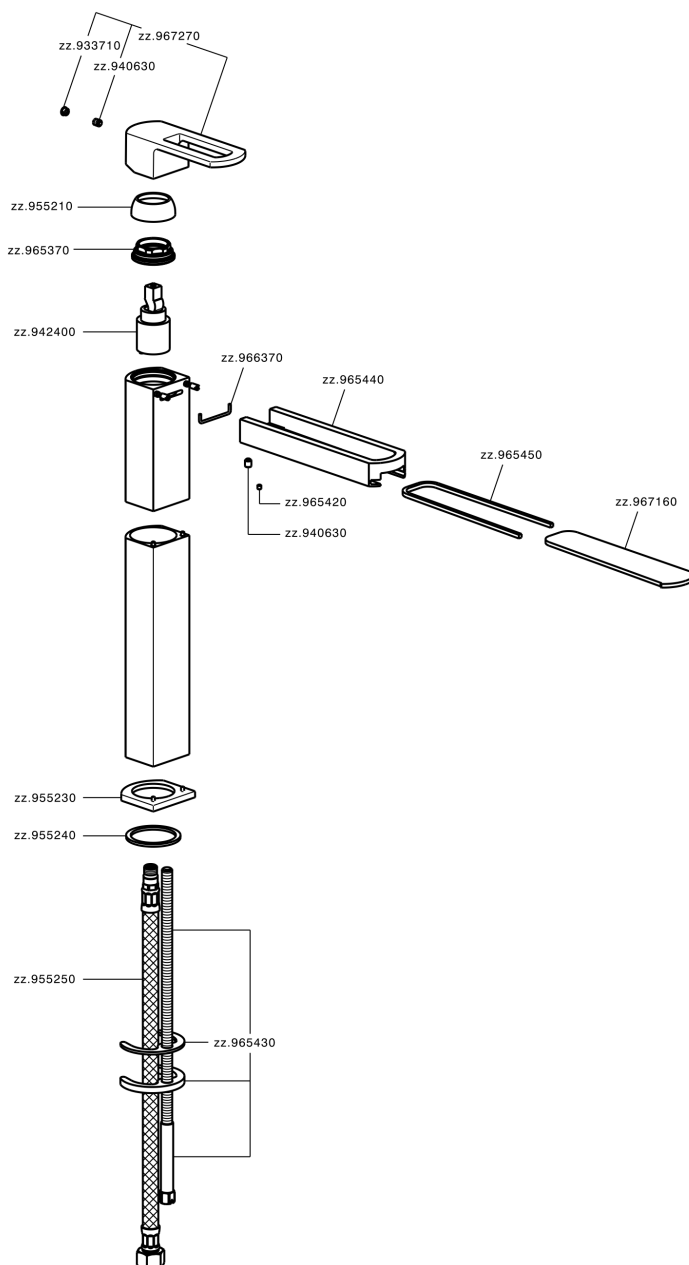

Single lever tall washbasin mixer DADO_DC003540

MODEL **DC003540**

Single lever tall washbasin mixer, without automatic pop-up waste, G.3/8" stainless steel flexible hoses, spout plate available in chrome or smoked finish

AVAILABLE FINISHINGS

- 
21 21 Chrome
- 
2F 2F Brushed Nickel
- 
6U 6U Chrome/Smoked

CHARACTERISTICS

Cartridge Spare Parts **ZZ94240000**

25 mm Cartridge

Single lever tall washbasin mixer DADO_DC003540

DC003540

<https://en.huberitalia.com/single-lever-tall-washbasin-mixer-dado-dc003540>

2026-06-06