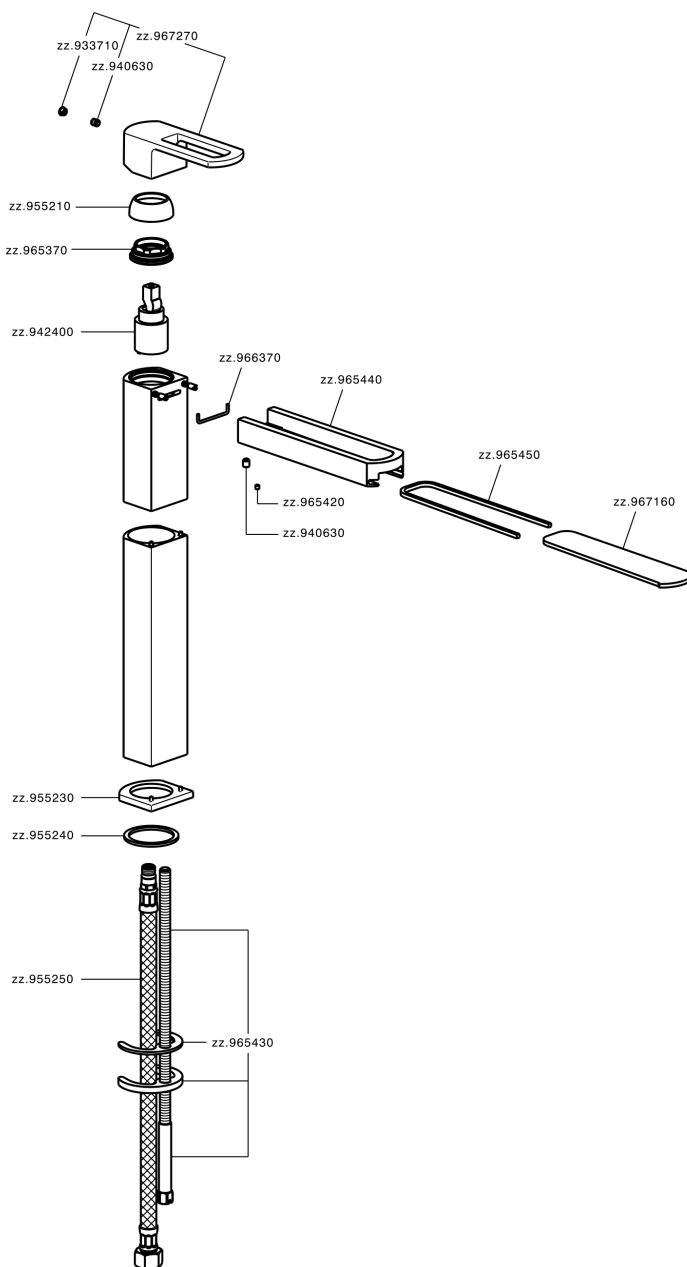

Single lever tall washbasin mixer DADO_DC003540

MODEL **DC003540**

Single lever tall washbasin mixer, without automatic pop-up waste, G.3/8" stainless steel flexible hoses, spout plate available in chrome or smoked finish

AVAILABLE FINISHINGS

- 
21 21 Chrome
- 
2F 2F Brushed Nickel
- 
6U 6U Chrome/Smoked

CHARACTERISTICS

Cartridge Spare Parts **ZZ94240000**

25 mm Cartridge

Single lever tall washbasin mixer DADO_DC003540

DC003540

<https://en.huberitalia.com/single-lever-tall-washbasin-mixer-dado-dc003540>

2026-06-26