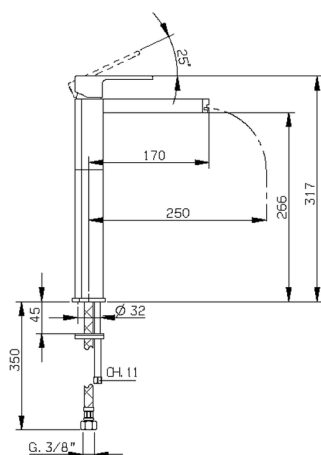

Single lever tall washbasin mixer DADO_DC003540

MODEL **DC003540**

Single lever tall washbasin mixer, without automatic pop-up waste, G.3/8" stainless steel flexible hoses, spout plate available in chrome or smoked finish

AVAILABLE FINISHINGS

- 
21 21 Chrome
- 
2F 2F Brushed Nickel
- 
6U 6U Chrome/Smoked

CHARACTERISTICS

Cartridge Spare Parts **ZZ94240000**

25 mm Cartridge

Single lever tall washbasin mixer DADO_DC003540

DC003540

<https://en.huberitalia.com/single-lever-tall-washbasin-mixer-dado-dc003540>

2026-06-06