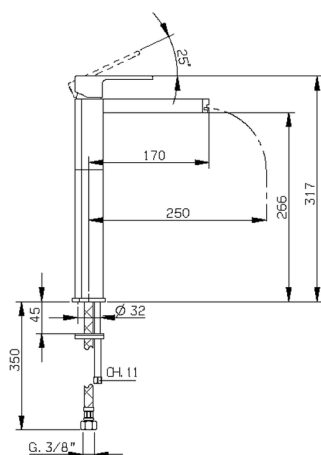

Single lever tall washbasin mixer DADO_DC003540

MODEL **DC003540**

Single lever tall washbasin mixer, without automatic pop-up waste, G.3/8" stainless steel flexible hoses, spout plate available in chrome or smoked finish

AVAILABLE FINISHINGS

- 
21 21 Chrome
- 
2F 2F Brushed Nickel
- 
6U 6U Chrome/Smoked

CHARACTERISTICS

Cartridge Spare Parts **ZZ94240000**

25 mm Cartridge

Single lever tall washbasin mixer DADO_DC003540

DC003540

<https://en.huberitalia.com/single-lever-tall-washbasin-mixer-dado-dc003540>

2026-06-05