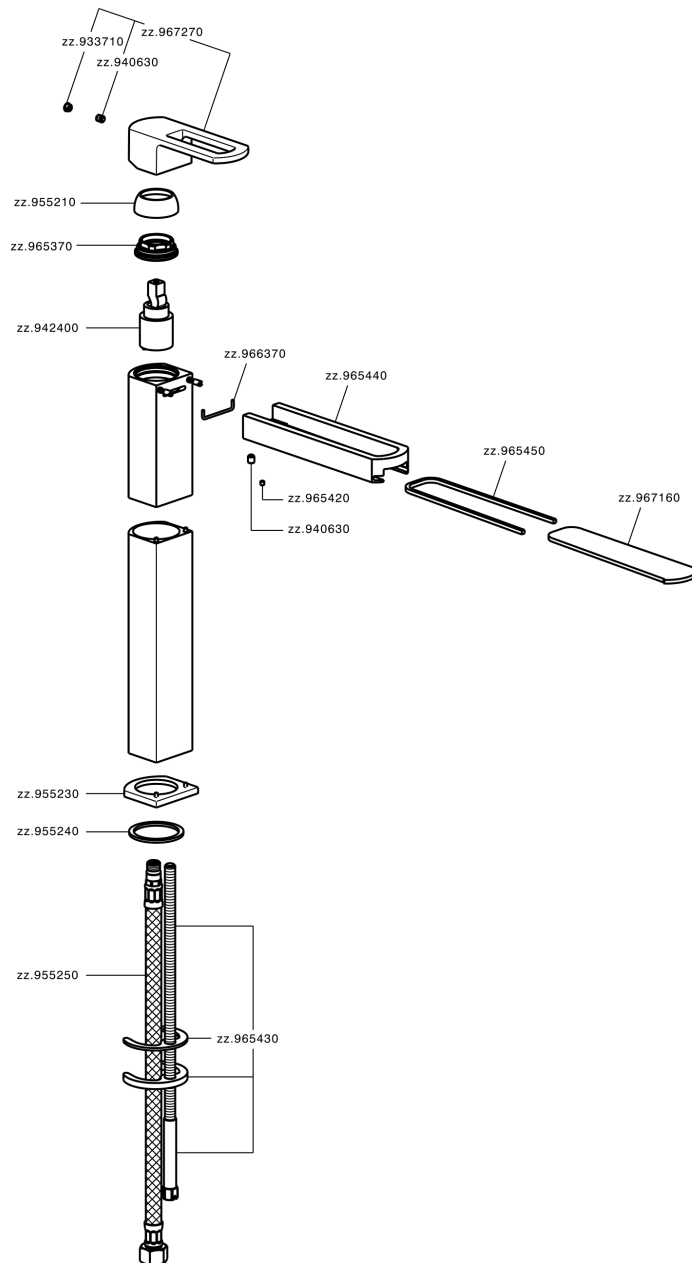

Single lever tall washbasin mixer DADO_DC003540

MODEL **DC003540**

Single lever tall washbasin mixer, without automatic pop-up waste, G.3/8" stainless steel flexible hoses, spout plate available in chrome or smoked finish

AVAILABLE FINISHINGS

- 
21 21 Chrome
- 
2F 2F Brushed Nickel
- 
6U 6U Chrome/Smoked

CHARACTERISTICS

Cartridge Spare Parts **ZZ94240000**

25 mm Cartridge

Single lever tall washbasin mixer DADO_DC003540

DC003540

<https://en.huberitalia.com/single-lever-tall-washbasin-mixer-dado-dc003540>

2026-04-09