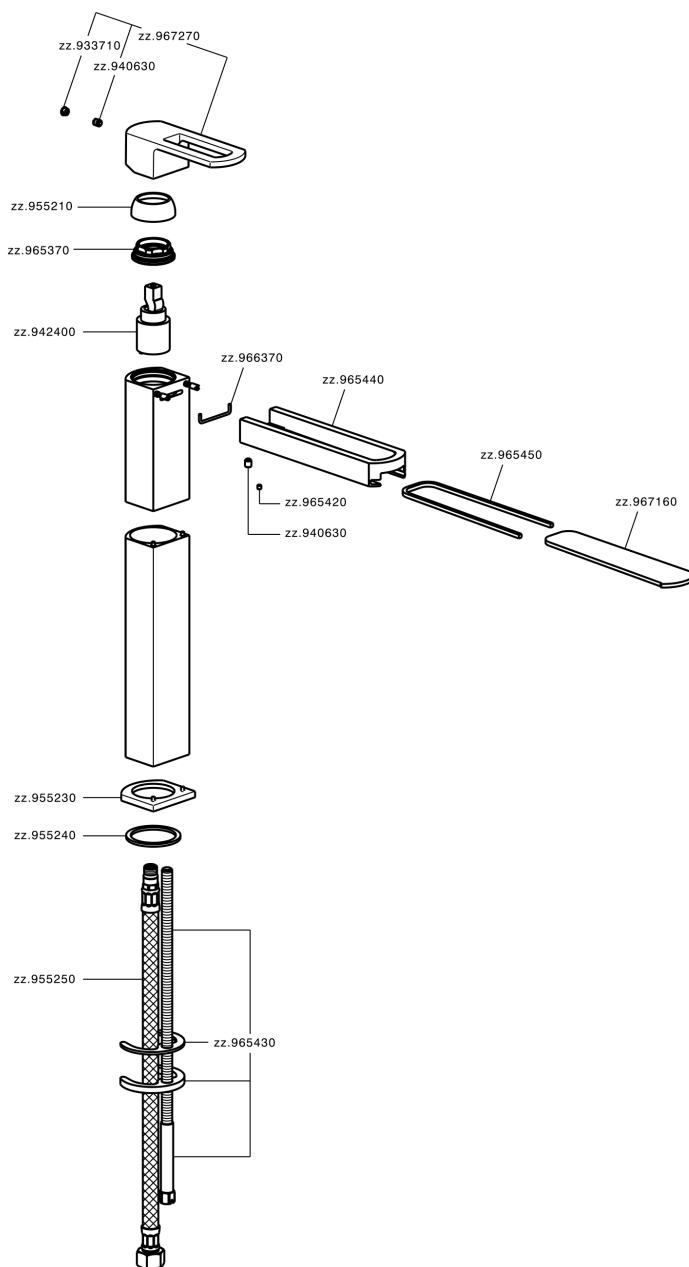

Single lever tall washbasin mixer DADO_DC003540

MODEL **DC003540**

Single lever tall washbasin mixer, without automatic pop-up waste, G.3/8" stainless steel flexible hoses, spout plate available in chrome or smoked finish

AVAILABLE FINISHINGS

21 21 Chrome

2F 2F Brushed Nickel

6U 6U Chrome/Smoked

CHARACTERISTICS

Cartridge Spare Parts **ZZ94240000**

25 mm Cartridge

Single lever tall washbasin mixer DADO_DC003540

DC003540

<https://en.huberitalia.com/single-lever-tall-washbasin-mixer-dado-dc003540>

2026-02-03