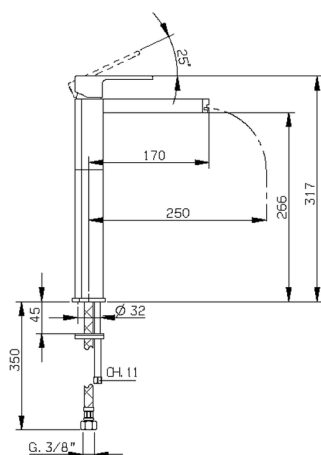

Single lever tall washbasin mixer DADO_DC003540

MODEL **DC003540**

Single lever tall washbasin mixer, without automatic pop-up waste, G.3/8" stainless steel flexible hoses, spout plate available in chrome or smoked finish

AVAILABLE FINISHINGS

- 
21 21 Chrome
- 
2F 2F Brushed Nickel
- 
6U 6U Chrome/Smoked

CHARACTERISTICS

Cartridge Spare Parts **ZZ94240000**

25 mm Cartridge

Single lever tall washbasin mixer DADO_DC003540

DC003540

<https://en.huberitalia.com/single-lever-tall-washbasin-mixer-dado-dc003540>

2026-05-16