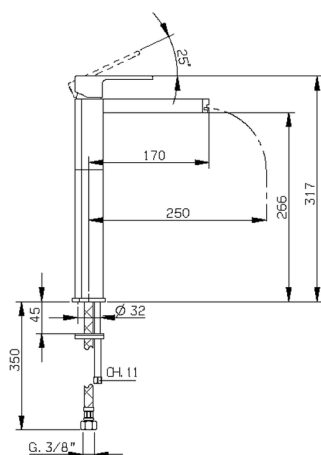

Single lever tall washbasin mixer DADO_DC003540

MODEL **DC003540**

Single lever tall washbasin mixer, without automatic pop-up waste, G.3/8" stainless steel flexible hoses, spout plate available in chrome or smoked finish

AVAILABLE FINISHINGS

- 
21 21 Chrome
- 
2F 2F Brushed Nickel
- 
6U 6U Chrome/Smoked

CHARACTERISTICS

Cartridge Spare Parts **ZZ94240000**

25 mm Cartridge

Single lever tall washbasin mixer DADO_DC003540

DC003540

<https://en.huberitalia.com/single-lever-tall-washbasin-mixer-dado-dc003540>

2026-04-09