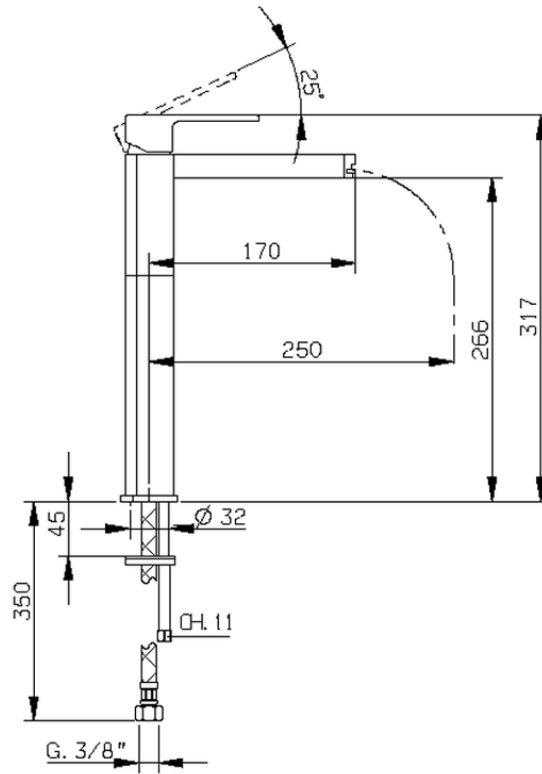

## Single lever tall washbasin mixer DADO\_DC003540

DC003540

<https://en.huberitalia.com/single-lever-tall-washbasin-mixer-dado-dc003540>

2026-06-06