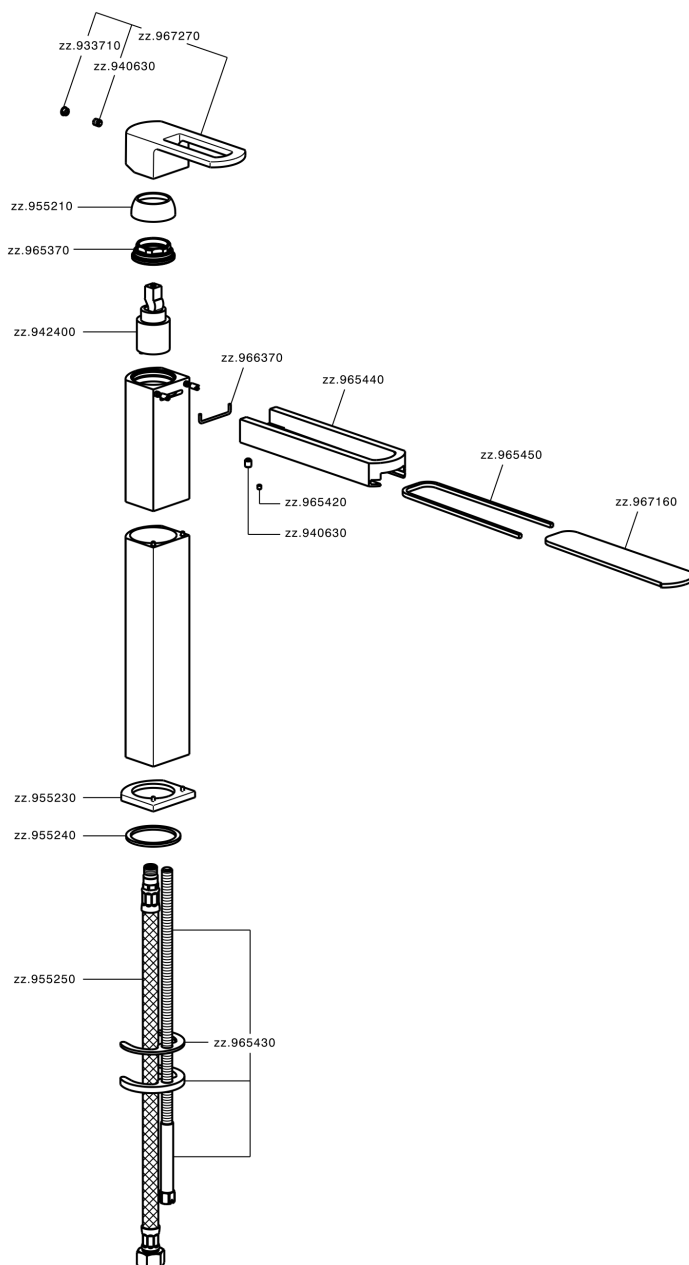

Single lever tall washbasin mixer DADO_DC003540

DC003540

<https://en.huberitalia.com/single-lever-tall-washbasin-mixer-dado-dc003540>

2026-06-06