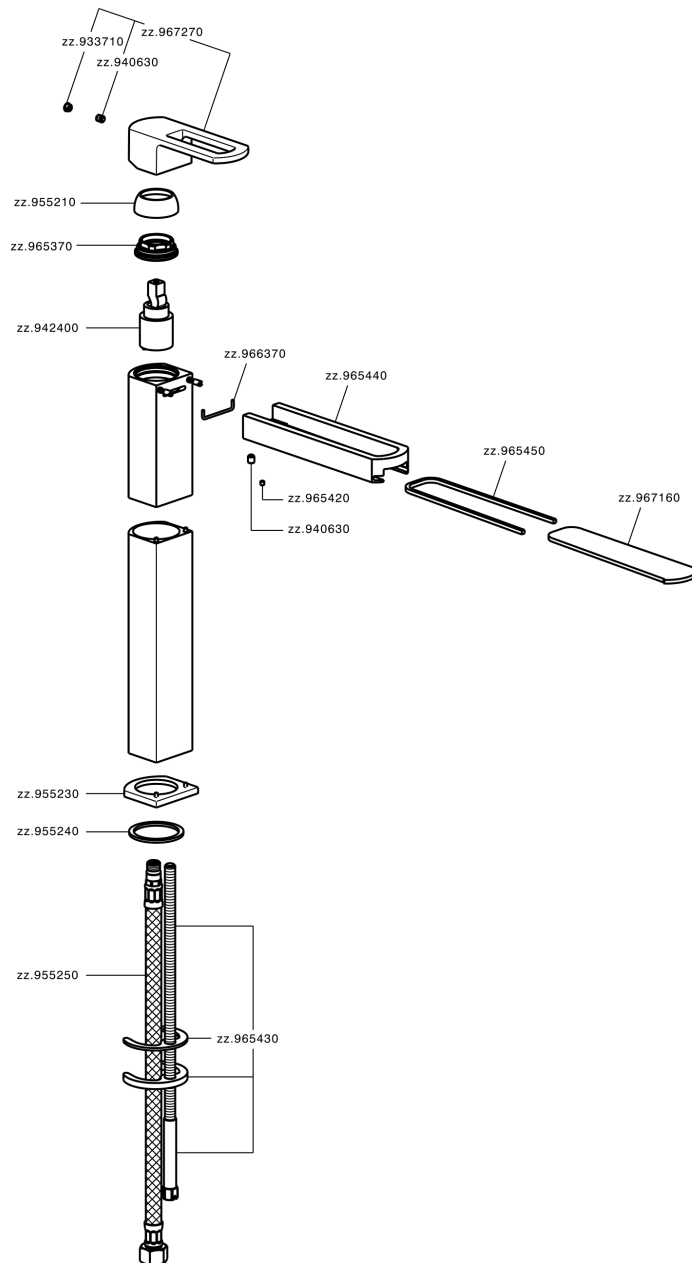

Single lever tall washbasin mixer DADO_DC003540

MODEL **DC003540**

Single lever tall washbasin mixer, without automatic pop-up waste, G.3/8" stainless steel flexible hoses, spout plate available in chrome or smoked finish

AVAILABLE FINISHINGS

-  **21** 21 Chrome
-  **2F** 2F Brushed Nickel
-  **6U** 6U Chrome/Smoked

CHARACTERISTICS

Cartridge Spare Parts **ZZ94240000**

25 mm Cartridge

Single lever tall washbasin mixer DADO_DC003540

DC003540

<https://en.huberitalia.com/single-lever-tall-washbasin-mixer-dado-dc003540>

2026-04-06