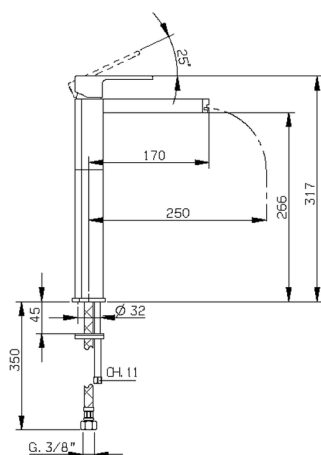

Single lever tall washbasin mixer DADO_DC003540

MODEL **DC003540**

Single lever tall washbasin mixer, without automatic pop-up waste, G.3/8" stainless steel flexible hoses, spout plate available in chrome or smoked finish

AVAILABLE FINISHINGS

-  **21** 21 Chrome
-  **2F** 2F Brushed Nickel
-  **6U** 6U Chrome/Smoked

CHARACTERISTICS

Cartridge Spare Parts **ZZ94240000**

25 mm Cartridge

Single lever tall washbasin mixer DADO_DC003540

DC003540

<https://en.huberitalia.com/single-lever-tall-washbasin-mixer-dado-dc003540>

2026-04-06