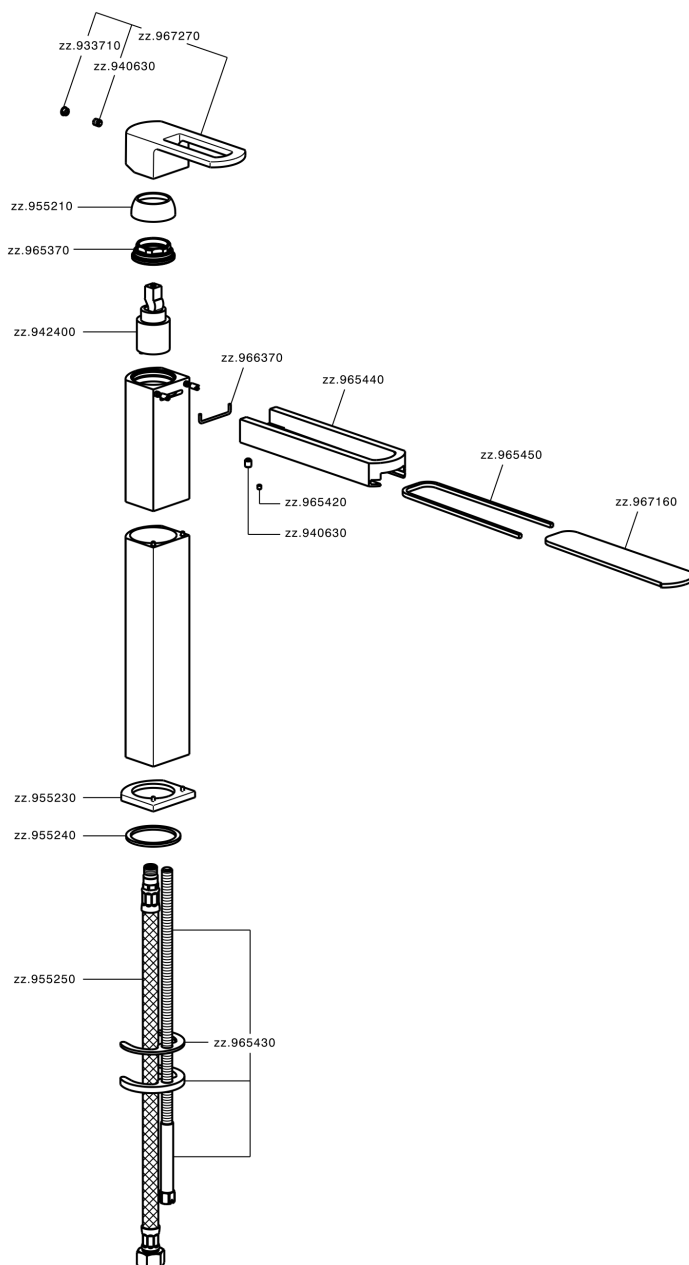

## Single lever tall washbasin mixer DADO\_DC003540

DC003540

<https://en.huberitalia.com/single-lever-tall-washbasin-mixer-dado-dc003540>

2026-06-14