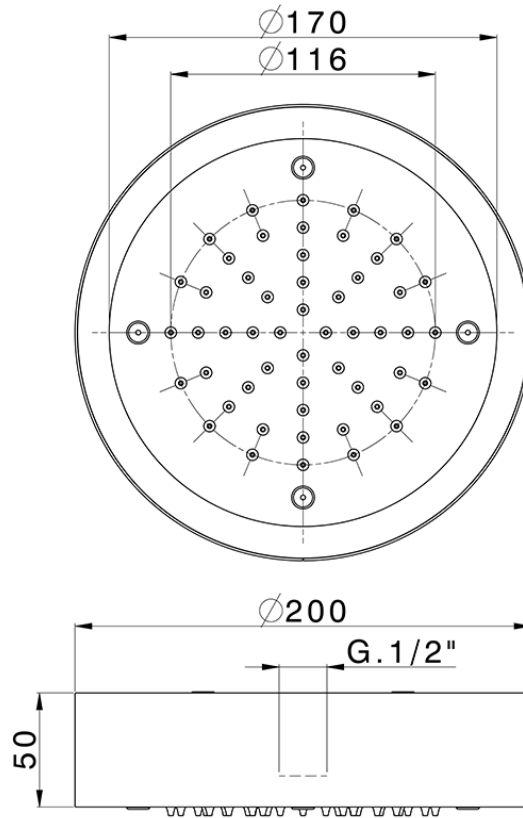

## Ø 200 mm Chromotherapy Ceiling showerhead ZEN\_ZS1C0250

ZS1C0250

<https://en.huberitalia.com/o-200-mm-chromotherapy-ceiling-showerhead-zen-zs1c0250>

2026-04-06