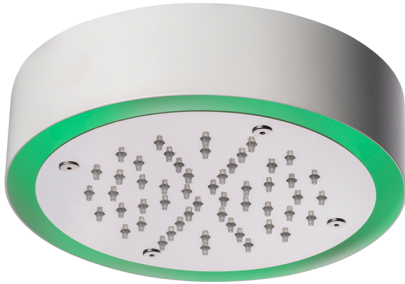

**Ø 200 mm Chromotherapy Ceiling showerhead ZEN\_ZS1C0250**

MODEL **ZS1C0250**

Ø 200 mm Chromotherapy Ceiling showerhead, with white cover, rain, chromotherapy functions, to be combined with built-in/wireless control, Stainless Steel AISI 304

AVAILABLE FINISHINGS

-  **D1** D1 Brushed Inox
-  **40** 40 Matt Black
-  **4Q** 4Q Matt White
-  **D2** D2 Polished Inox

CHARACTERISTICS

2026-04-09