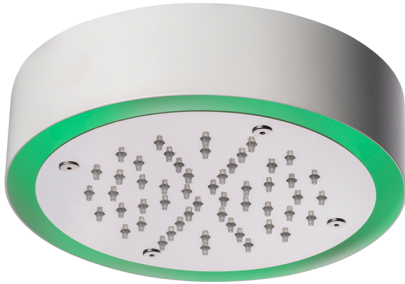

Ø 200 mm Chromotherapy Ceiling showerhead ZEN_ZS1C0250

MODEL **ZS1C0250**

Ø 200 mm Chromotherapy Ceiling showerhead, with white cover, rain, chromotherapy functions, to be combined with built-in/wireless control, Stainless Steel AISI 304

AVAILABLE FINISHINGS

-  **D1** D1 Brushed Inox
-  **40** 40 Matt Black
-  **4Q** 4Q Matt White
-  **D2** D2 Polished Inox

CHARACTERISTICS

2026-06-13