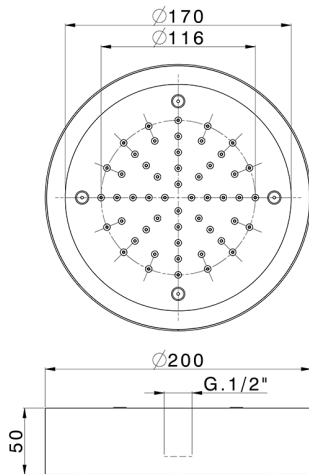

CHARACTERISTICS

2026-04-09