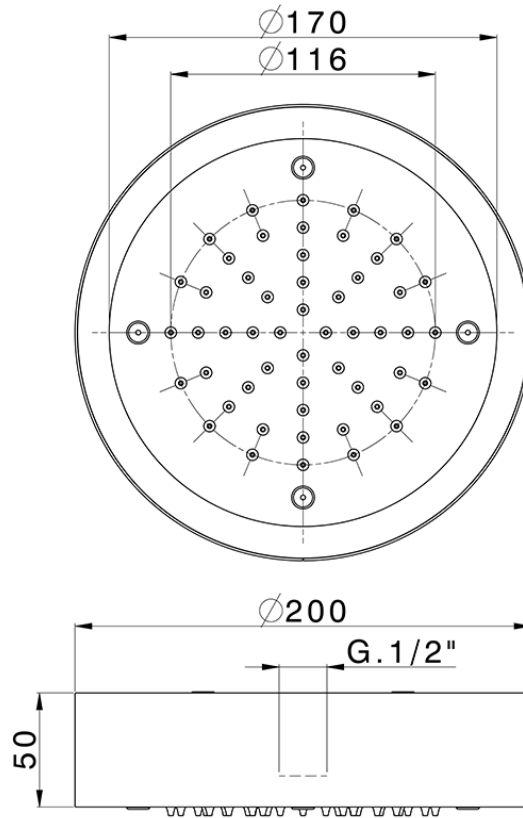

Ø 200 mm Chromotherapy Ceiling showerhead ZEN_ZS1C0250

ZS1C0250

<https://en.huberitalia.com/o-200-mm-chromotherapy-ceiling-showerhead-zen-zs1c0250>

2026-04-08