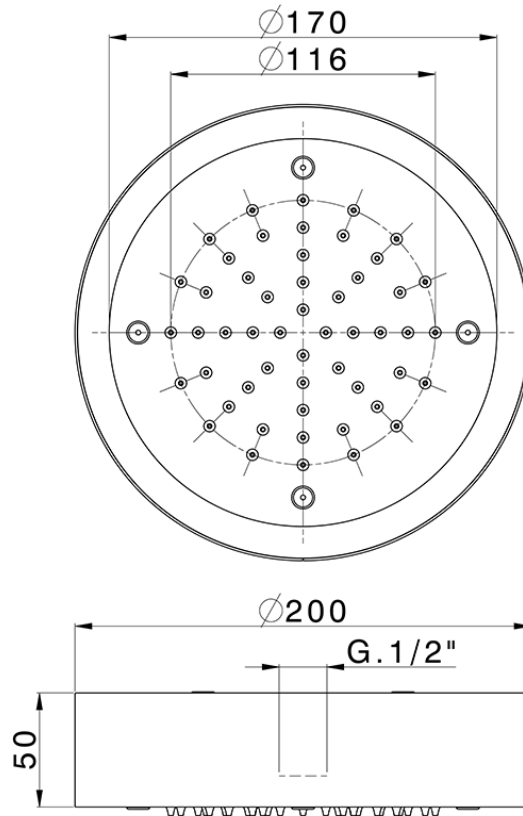

Ø 200 mm Chromotherapy Ceiling showerhead ZEN_ZS1C0250

ZS1C0250

<https://en.huberitalia.com/o-200-mm-chromotherapy-ceiling-showerhead-zen-zs1c0250>

2026-05-16