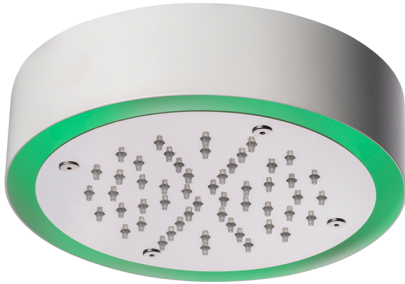

Ø 200 mm Chromotherapy Ceiling showerhead ZEN_ZS1C0250

MODEL **ZS1C0250**

Ø 200 mm Chromotherapy Ceiling showerhead, with white cover, rain, chromotherapy functions, to be combined with built-in/wireless control, Stainless Steel AISI 304

AVAILABLE FINISHINGS

-  **D1** D1 Brushed Inox
-  **40** 40 Matt Black
-  **4Q** 4Q Matt White
-  **D2** D2 Polished Inox

CHARACTERISTICS

2026-06-10