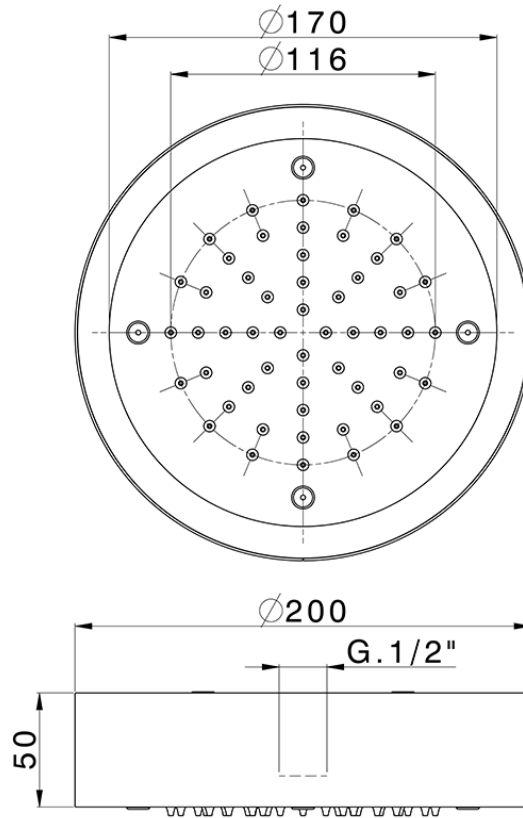

Ø 200 mm Chromotherapy Ceiling showerhead ZEN_ZS1C0250

ZS1C0250

<https://en.huberitalia.com/o-200-mm-chromotherapy-ceiling-showerhead-zen-zs1c0250>

2026-06-13