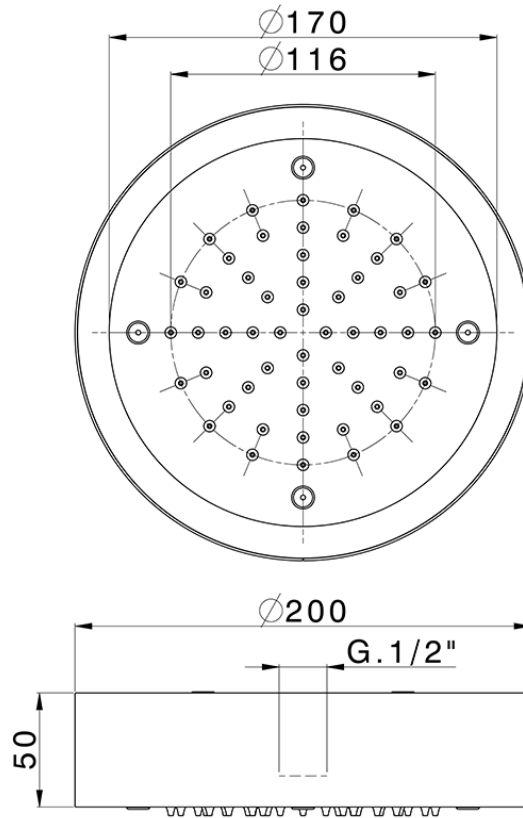

## Ø 200 mm Chromotherapy Ceiling showerhead ZEN\_ZS1C0250

ZS1C0250

<https://en.huberitalia.com/o-200-mm-chromotherapy-ceiling-showerhead-zen-zs1c0250>

2026-04-05