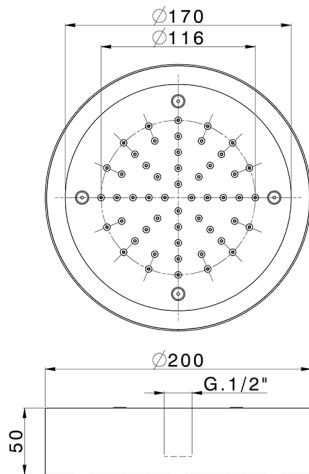

CHARACTERISTICS

2026-04-08