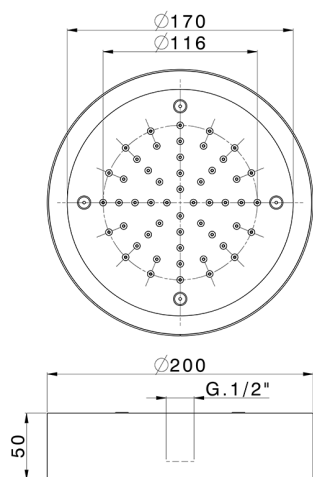

CHARACTERISTICS

2026-04-06