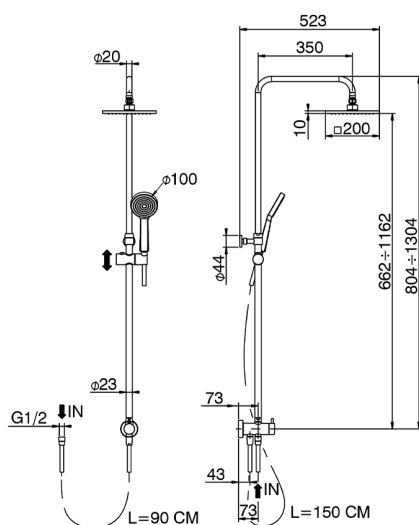

CombiShower with Diverter COLUMNS_SSQ82022

MODEL **SSQ82022**

CombiShower with Diverter, 2-outlet diverter with external wall elbow, adjustable Column, sliding handshower bracket, 100 mm Melody one spray hand shower, 200x200 ABS Square headshower 11,5 mm thick, double 90-150 cm stainless steel hoses

AVAILABLE FINISHINGS

CHARACTERISTICS

2024-12-04