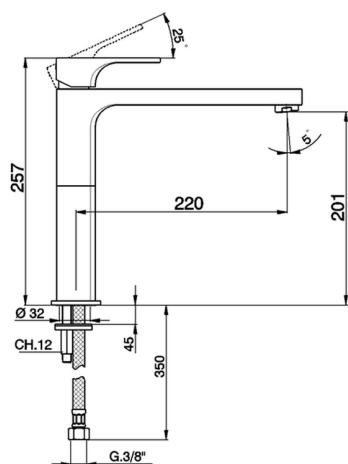

Single lever sink mixer KITCHEN_CU100580

MODEL **CU100580**

Single lever sink mixer, swivel spout, G.3/8" stainless steel flexible hoses

AVAILABLE FINISHINGS

-  **21** 21 Chrome
-  **2B** 2B Polished Nickel
-  **2F** 2F Brushed Nickel
-  **40** 40 Matt Black

CHARACTERISTICS

Cartridge Spare Parts **ZZ94240000**

25 mm Cartridge

2024-11-21