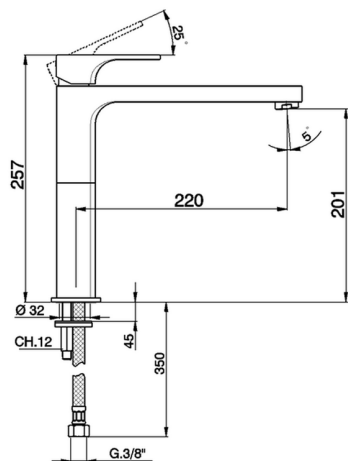

## Single lever sink mixer KITCHEN\_CU100580

MODEL **CU100580**

Single lever sink mixer, swivel spout, G.3/8" stainless steel flexible hoses

### CHARACTERISTICS

Cartridge Spare Parts **ZZ94240000**

**25 mm Cartridge**

2024-11-21