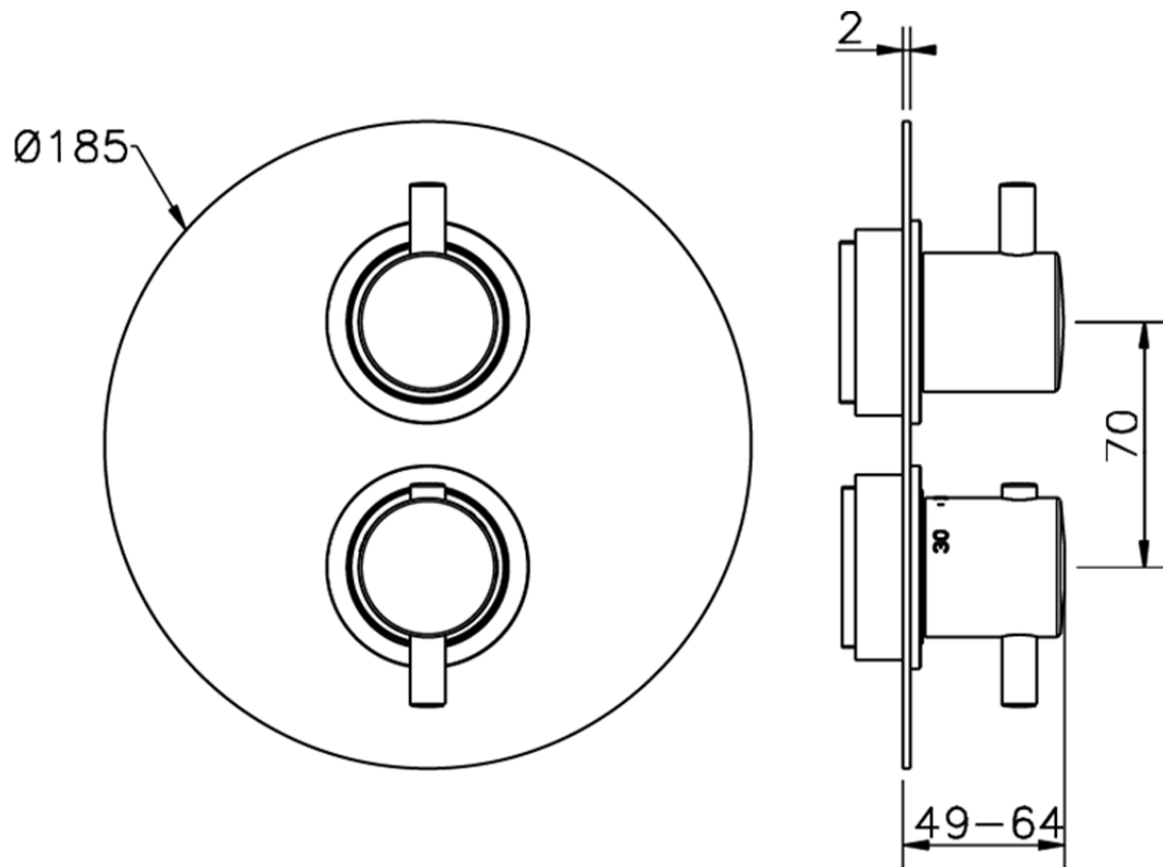

Exposed part for 3-outlet thermostatic mixer THERMO_K2018200

K2018200

<https://en.huberitalia.com/exposed-part-for-3-outlet-thermostatic-mixer-thermo-k2018200>

Piastra/Plate/Plaque/Platte/Placa

2-3mm: XX 25-40 YY 76-91

10 mm: XX 16-31 YY 65-80

ZB018201

<https://en.huberitalia.com/3-outlet-concealed-thermostatic-shower-valve-concealed-zb018201>

2024-11-23