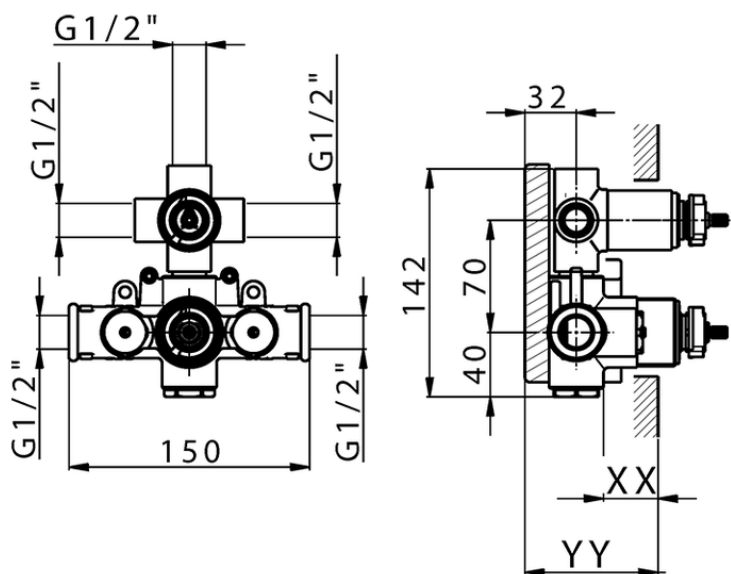

Exposed part for 3-outlet thermostatic mixer THERMO_K2018200

K2018200

<https://en.huberitalia.com/exposed-part-for-3-outlet-thermostatic-mixer-thermo-k2018200>

Piastra/Plate/Plaque/Platte/Placa

2-3mm: XX 25-40 YY 76-91

10 mm: XX 16-31 YY 65-80

ZB018201

<https://en.huberitalia.com/3-outlet-concealed-thermostatic-shower-valve-concealed-zb018201>

2024-11-23