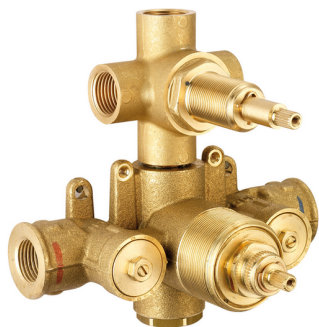

## Exposed part for 3-outlet thermostatic mixer THERMO\_K2018200

MODEL **K2018200**

Exposed part for 3-outlet thermostatic mixer, with 3 outlet diverter, without concealed part, for item ZB018201

### Thermostatic

The Huber thermostatic is your personal water manager, helping you to handle, control and save water and energy.

## 3-outlet Concealed thermostatic shower valve CONCEALED\_ZB018201

MODEL **ZB018201**

3-Outlet Concealed thermostatic mixer, with 3-outlet diverter, without trim kit

AVAILABLE FINISHINGS

CHARACTERISTICS

Installation	<b>Concealed</b>
Cartridge Spare Parts	<b>24.04A.PP</b>
<b>8x20 Plus P Thermostatic Valve</b>	
Concealed	<b>1</b>

### DeviaStop

The Huber Devia Stop technology allows to adjust the water flow and to direct it to the selected output point (overhead soaker, hand shower, etc).