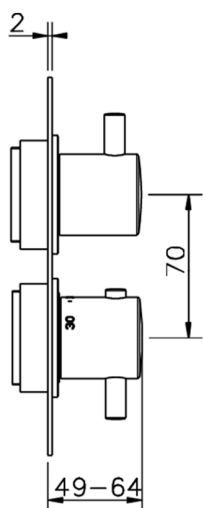

Exposed part for 3-outlet thermostatic mixer THERMO_K2018200

MODEL **K2018200**

Exposed part for 3-outlet thermostatic mixer, with 3 outlet diverter, without concealed part, for item ZB018201

AVAILABLE FINISHINGS

-  **21** 21 Chrome
-  **26** 26 Old Copper
-  **2F** 2F Brushed Nickel
-  **2W** 2W Brushed Gold
-  **40** 40 Matt Black
-  **4Q** 4Q Matt White

CHARACTERISTICS

Installation **Concealed**
 Required concealed parts **ZB018201**

3-Outlet Concealed thermostatic mixer, with 3-outlet diverter, without trim kit

AVAILABLE FINISHINGS

CHARACTERISTICS

Installation	Concealed
Cartridge Spare Parts	24.04A.PP
8x20 Plus P Thermostatic Valve	
Concealed	1

Piastra/Plate/Plaque/Platte/Placa
 2-3mm: XX 25-40 YY 76-91
 10 mm: XX 16-31 YY 65-80

DeviaStop

The Huber Devia Stop technology allows to adjust the water flow and to direct it to the selected output point (overhead soaker, hand shower, etc).