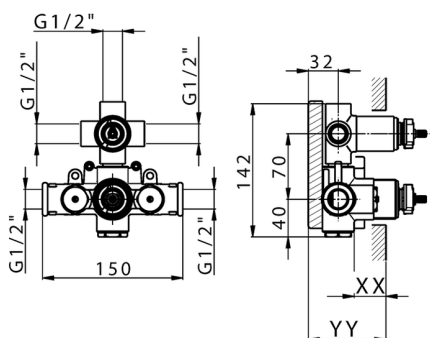

3-Outlet Concealed thermostatic mixer, with 3-outlet diverter, without trim kit

AVAILABLE FINISHINGS

CHARACTERISTICS

Installation	Concealed
Cartridge Spare Parts	24.04A.PP
8x20 Plus P Thermostatic Valve	
Concealed	1

Piastra/Plate/Plaque/Platte/Placa
 2-3mm: XX 25-40 YY 76-91
 10 mm: XX 16-31 YY 65-80

DeviaStop

The Huber Devia Stop technology allows to adjust the water flow and to direct it to the selected output point (overhead soaker, hand shower, etc).