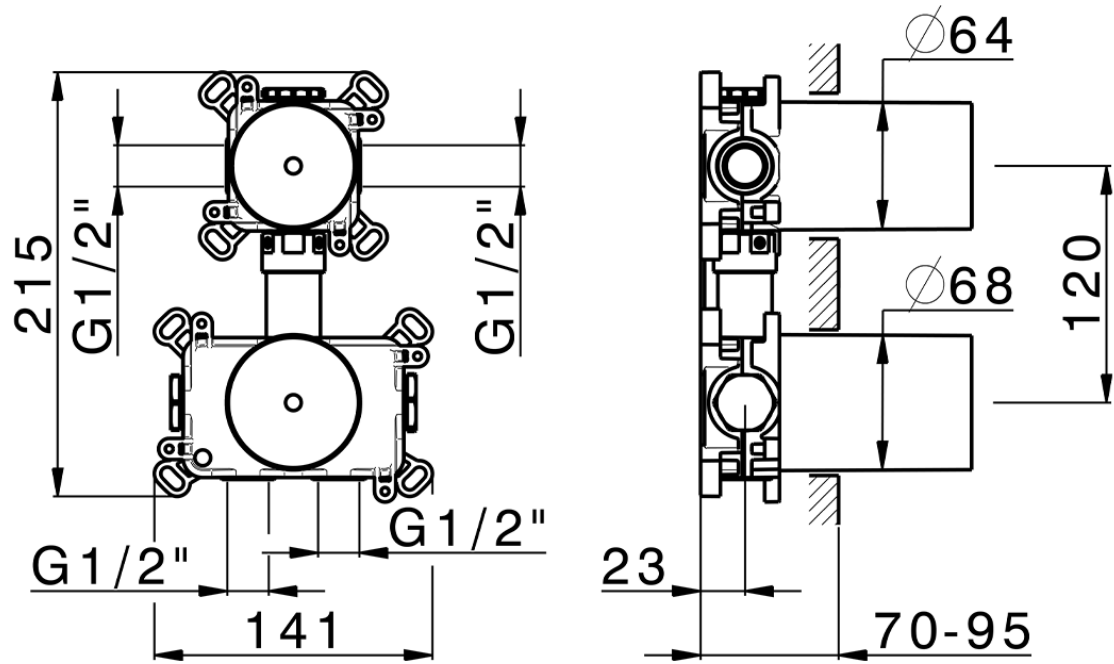

1 Function thermostatic concealed valve PUSH&SHOWER_ZB0G61V0

ZB0G61V0

<https://en.huberitalia.com/1-function-thermostatic-concealed-valve-pushshower-zb0g61v0>

2026-06-13