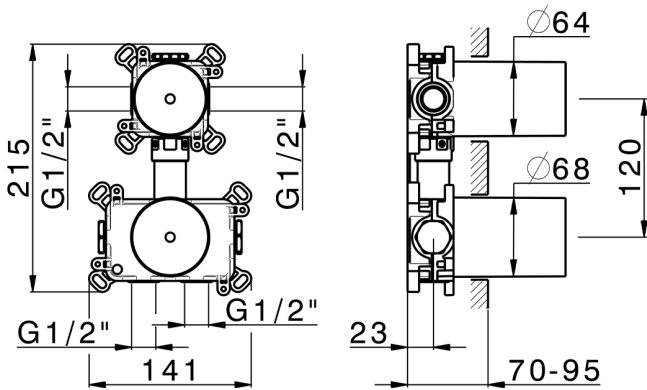

1 Function thermostatic concealed valve PUSH&SHOWER_ZB0G61V0

MODEL **ZB0G61V0**

1 Function thermostatic concealed valve, ON/OFF button with flow rate regulation, with protection guard box, to match with exposed parts: 1 Thermo 1 Push&Shower, without Thermo/ Push&Shower exposed parts

AVAILABLE FINISHINGS

 **04** 04 Without finishing

CHARACTERISTICS

Cartridge Spare Parts **22.04A.AR - ZZ97279004**

Argo 2 (long filter) Thermostatic Valve

Concealed **1**

Thermostatic

The Huber thermostatic is your personal water manager, helping you to handle, control and save water and energy.