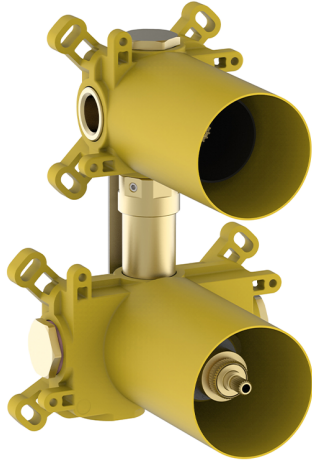

1 Function thermostatic concealed valve PUSH&SHOWER_ZB0G61V0

MODEL **ZB0G61V0**

1 Function thermostatic concealed valve, ON/OFF button with flow rate regulation, with protection guard box, to match with exposed parts: 1 Thermo 1 Push&Shower, without Thermo/ Push&Shower exposed parts

AVAILABLE FINISHINGS

 **04** 04 Without finishing

CHARACTERISTICS

Cartridge Spare Parts **22.04A.AR - ZZ97279004**

Argo 2 (long filter) Thermostatic Valve

Concealed **1**

Thermostatic

The Huber thermostatic is your personal water manager, helping you to handle, control and save water and energy.