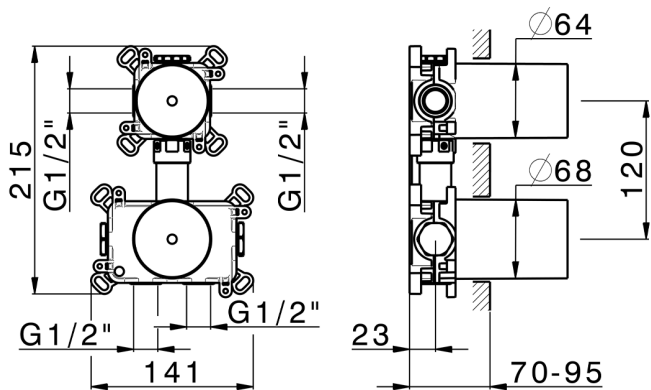

**1 Function thermostatic concealed valve PUSH&SHOWER\_ZB0G61V0**

MODEL **ZB0G61V0**

1 Function thermostatic concealed valve, ON/OFF button with flow rate regulation, with protection guard box, to match with exposed parts: 1 Thermo 1 Push&Shower, without Thermo/ Push&Shower exposed parts

AVAILABLE FINISHINGS

 **04** 04 Without finishing

CHARACTERISTICS

Cartridge Spare Parts **22.04A.AR - ZZ97279004**

**Argo 2 (long filter) Thermostatic Valve**

Concealed **1**

**Thermostatic**

The Huber thermostatic is your personal water manager, helping you to handle, control and save water and energy.