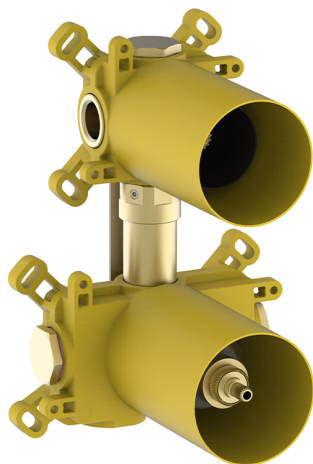

**1 Function thermostatic concealed valve PUSH&SHOWER\_ZB0G61V0**

MODEL **ZB0G61V0**

1 Function thermostatic concealed valve, ON/OFF button with flow rate regulation, with protection guard box, to match with exposed parts: 1 Thermo 1 Push&Shower, without Thermo/ Push&Shower exposed parts

AVAILABLE FINISHINGS

 **04** 04 Without finishing

CHARACTERISTICS

Cartridge Spare Parts **22.04A.AR - ZZ97279004**

**Argo 2 (long filter) Thermostatic Valve**

Concealed **1**

**Thermostatic**

The Huber thermostatic is your personal water manager, helping you to handle, control and save water and energy.