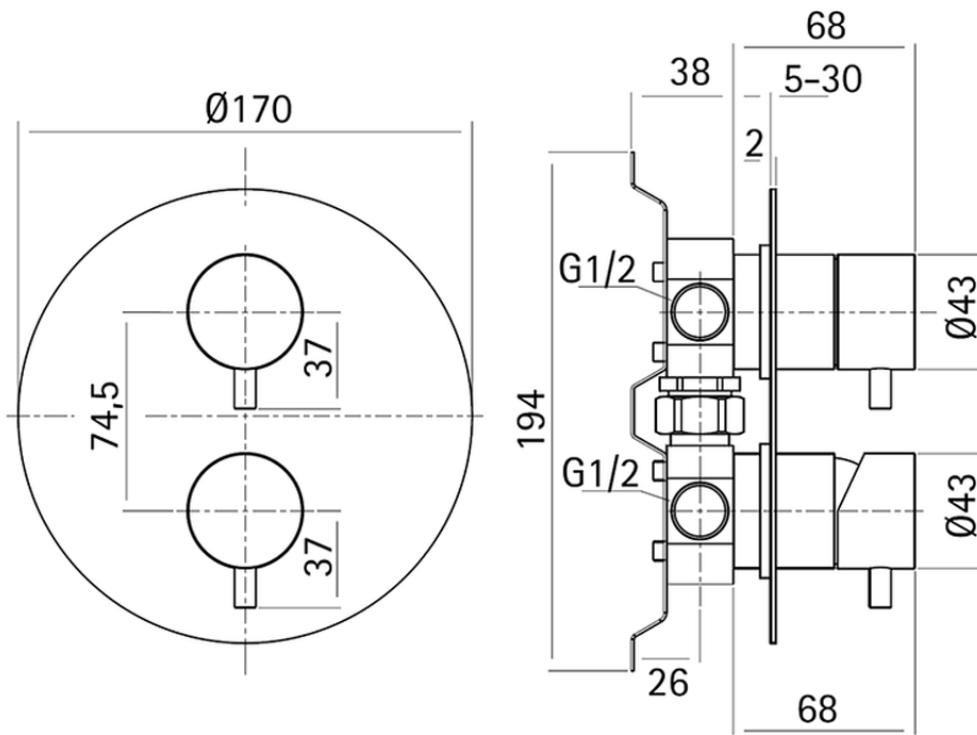

Concealed single lever bath-shower valve LYNOX\_LX000213

LX000213

<https://en.huberitalia.com/concealed-single-lever-bath-shower-valve-lynox-lx000213>

2024-11-15