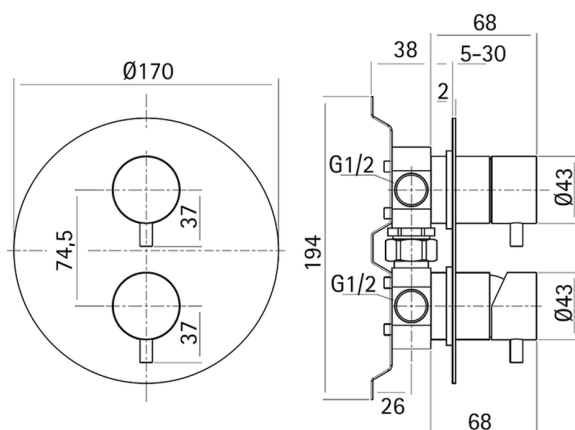

Concealed single lever bath-shower valve LYNOX_LX000213

MODEL **LX000213**

Concealed single lever bath-shower valve, with concealed part, 2-Way rotating diverter, Inox AISI 316L

AVAILABLE FINISHINGS

D1 D1 Brushed Inox

CHARACTERISTICS

Cartridge Spare Parts **ZZ96779000**

35 mm Cartridge

Installation **Concealed**

2024-11-15