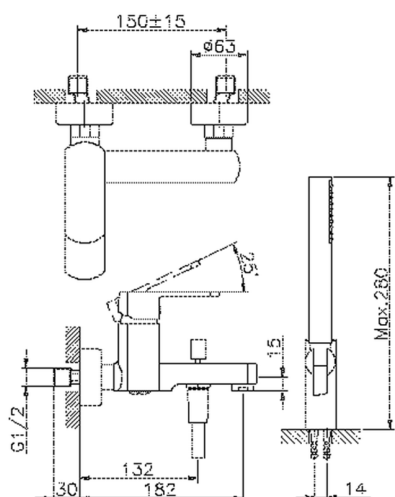

Single lever bath mixer, with shower set DADO_DD000120

MODEL **DD000120**

Single lever bath mixer, with shower set, wall mounted adjustable handshower bracket, D.26 mm ABS minimalistic one spray handshower, 150 cm SUPREME smooth flexible hose

AVAILABLE FINISHINGS

- 
21 21 Chrome
- 
2B 2B Polished Nickel
- 
2F 2F Brushed Nickel
- 
40 40 Matt Black
- 
4Q 4Q Matt White

CHARACTERISTICS

Cartridge Spare Parts **ZZ96799000**

35 mm Cartridge

Single lever bath mixer, with shower set DADO_DD000120

DD000120

<https://en.huberitalia.com/single-lever-bath-mixer-with-shower-set-dado-dd000120>

2024-12-22