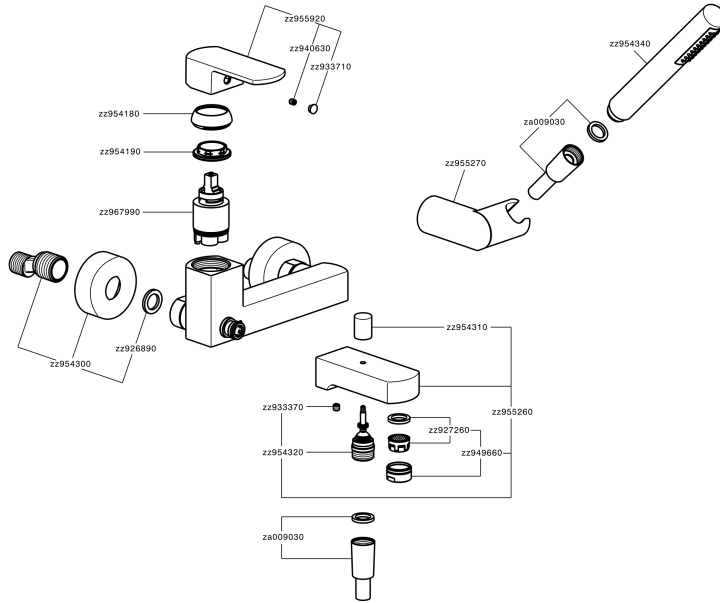

Single lever bath mixer, with shower set DADO_DD000120

MODEL **DD000120**

Single lever bath mixer, with shower set, wall mounted adjustable handshower bracket, D.26 mm ABS minimalistic one spray handshower, 150 cm SUPREME smooth flexible hose

AVAILABLE FINISHINGS

- 
21 21 Chrome
- 
2B 2B Polished Nickel
- 
2F 2F Brushed Nickel
- 
40 40 Matt Black
- 
4Q 4Q Matt White

CHARACTERISTICS

Cartridge Spare Parts **ZZ96799000**

35 mm Cartridge

Single lever bath mixer, with shower set DADO_DD000120

DD000120

<https://en.huberitalia.com/single-lever-bath-mixer-with-shower-set-dado-dd000120>

2024-12-22