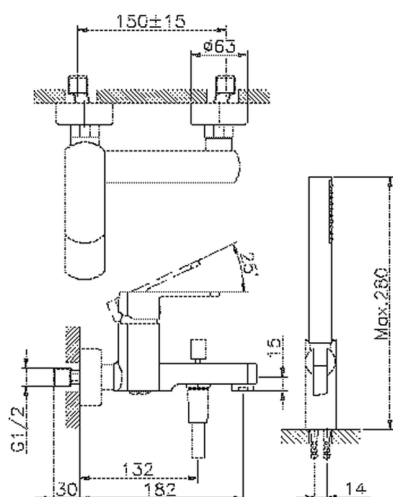

Single lever bath mixer, with shower set DADO_DD000120

MODEL **DD000120**

Single lever bath mixer, with shower set, wall mounted adjustable handshower bracket, D.26 mm ABS minimalistic one spray handshower, 150 cm SUPREME smooth flexible hose

AVAILABLE FINISHINGS

- 
21 21 Chrome
- 
2B 2B Polished Nickel
- 
2F 2F Brushed Nickel
- 
40 40 Matt Black
- 
4Q 4Q Matt White

CHARACTERISTICS

Cartridge Spare Parts **ZZ96799000**
35 mm Cartridge

Single lever bath mixer, with shower set DADO_DD000120

DD000120

<https://en.huberitalia.com/single-lever-bath-mixer-with-shower-set-dado-dd000120>

2024-12-22